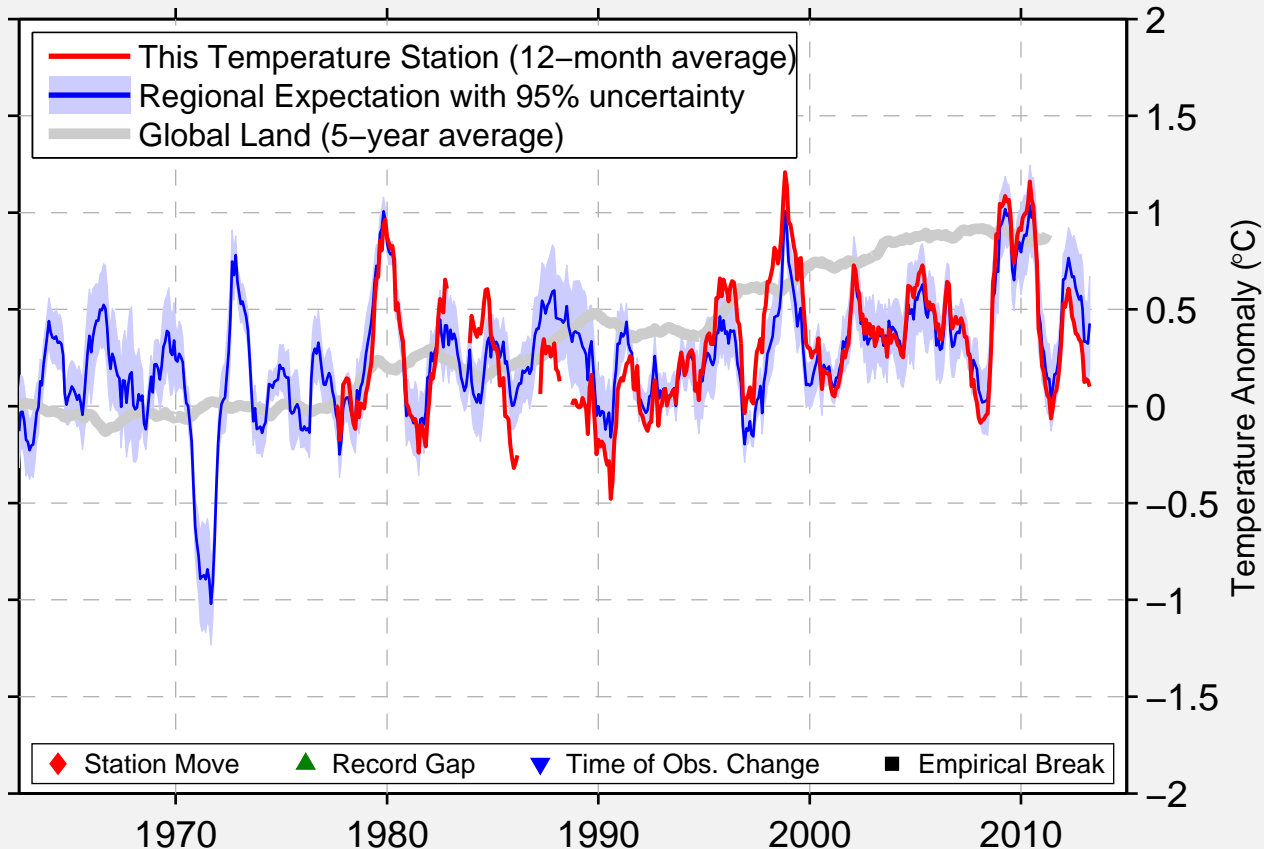

BALASORE

21.517 N, 86.933 E (India)

Data Quality Controlled and Aligned at Breakpoints

Berkeley Earth