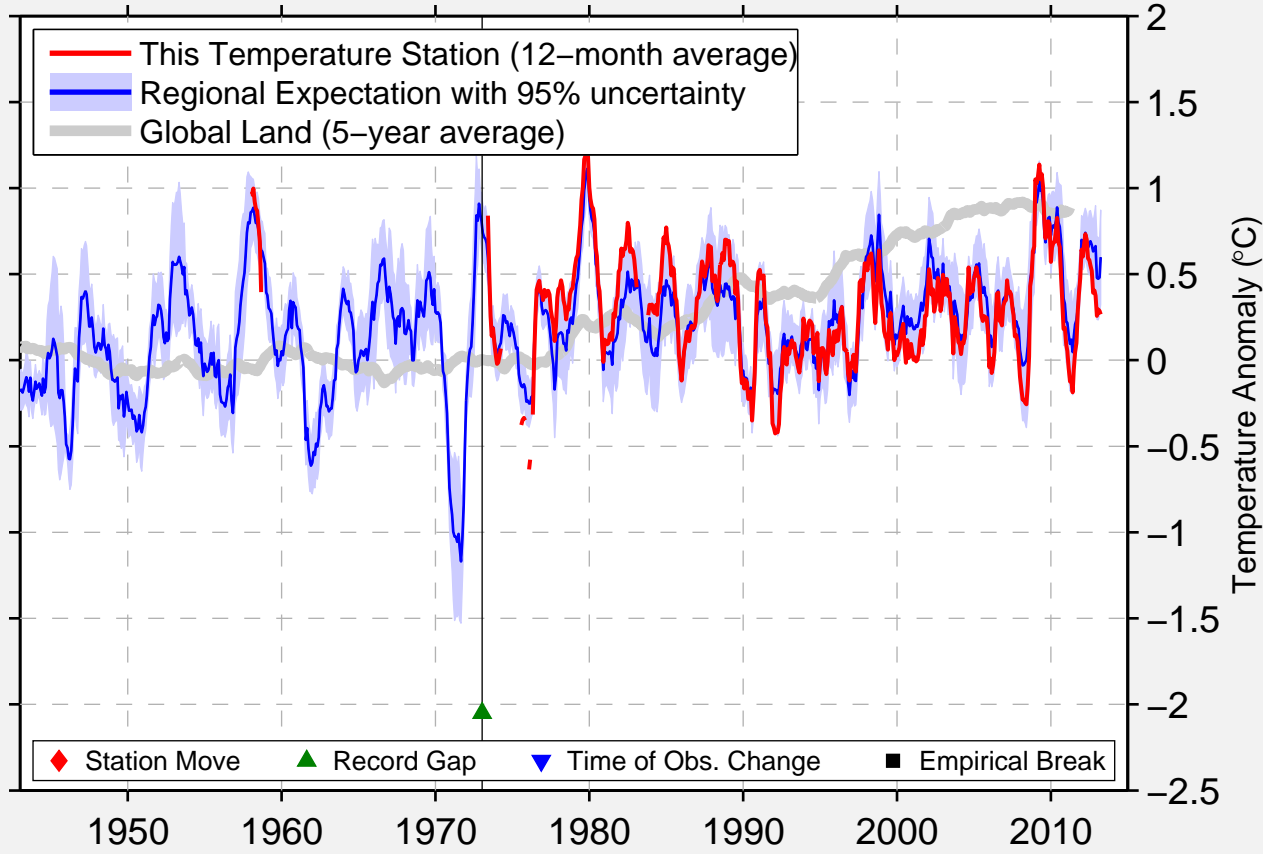

BHUBANESHWAR

20.250 N, 85.833 E (India)

Data Quality Controlled and Aligned at Breakpoints

Berkeley Earth