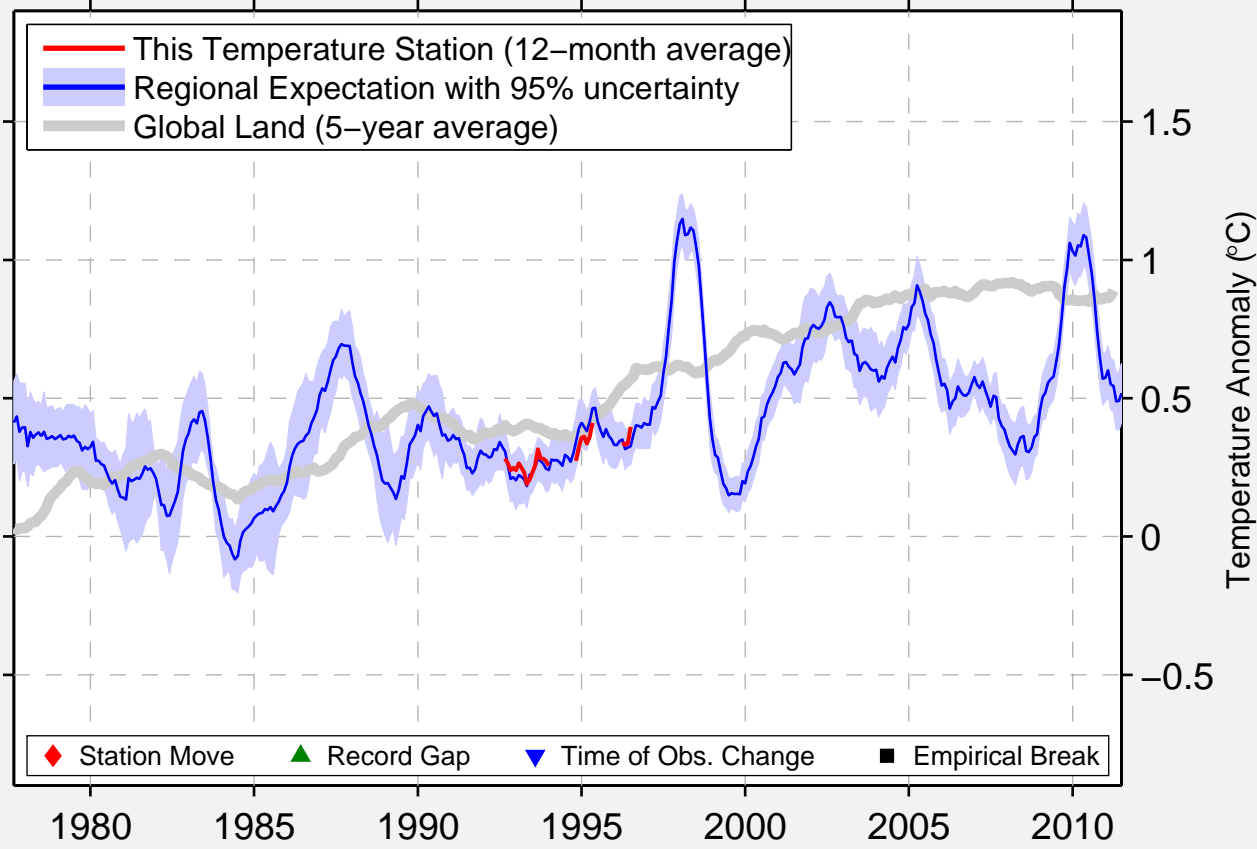

POLONIA-MEDAN

3.567 N, 98.683 E (Indonesia)

Data Quality Controlled and Aligned at Breakpoints

Berkeley Earth