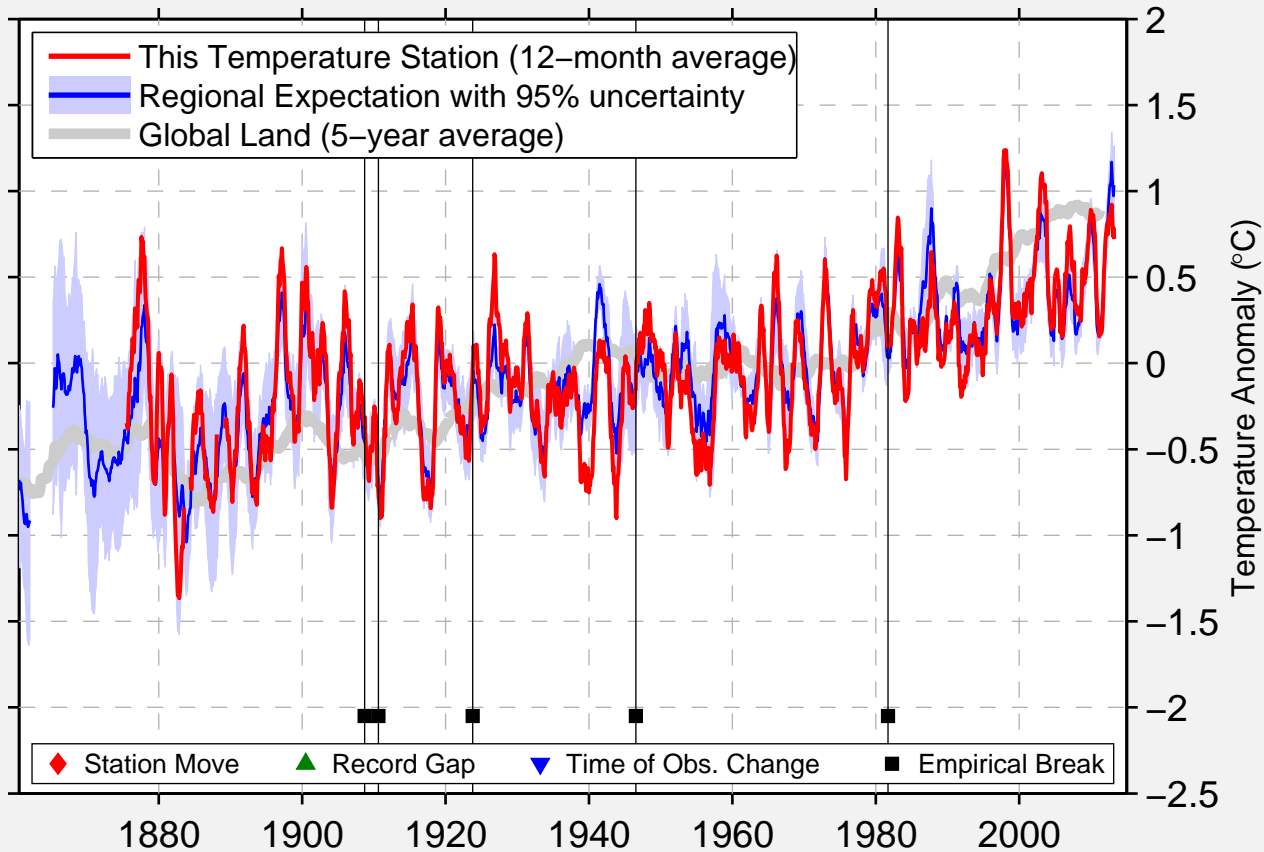

# BANGALORE

12.957 N, 77.612 E (India)

Data Quality Controlled and Aligned at Breakpoints

Berkeley Earth