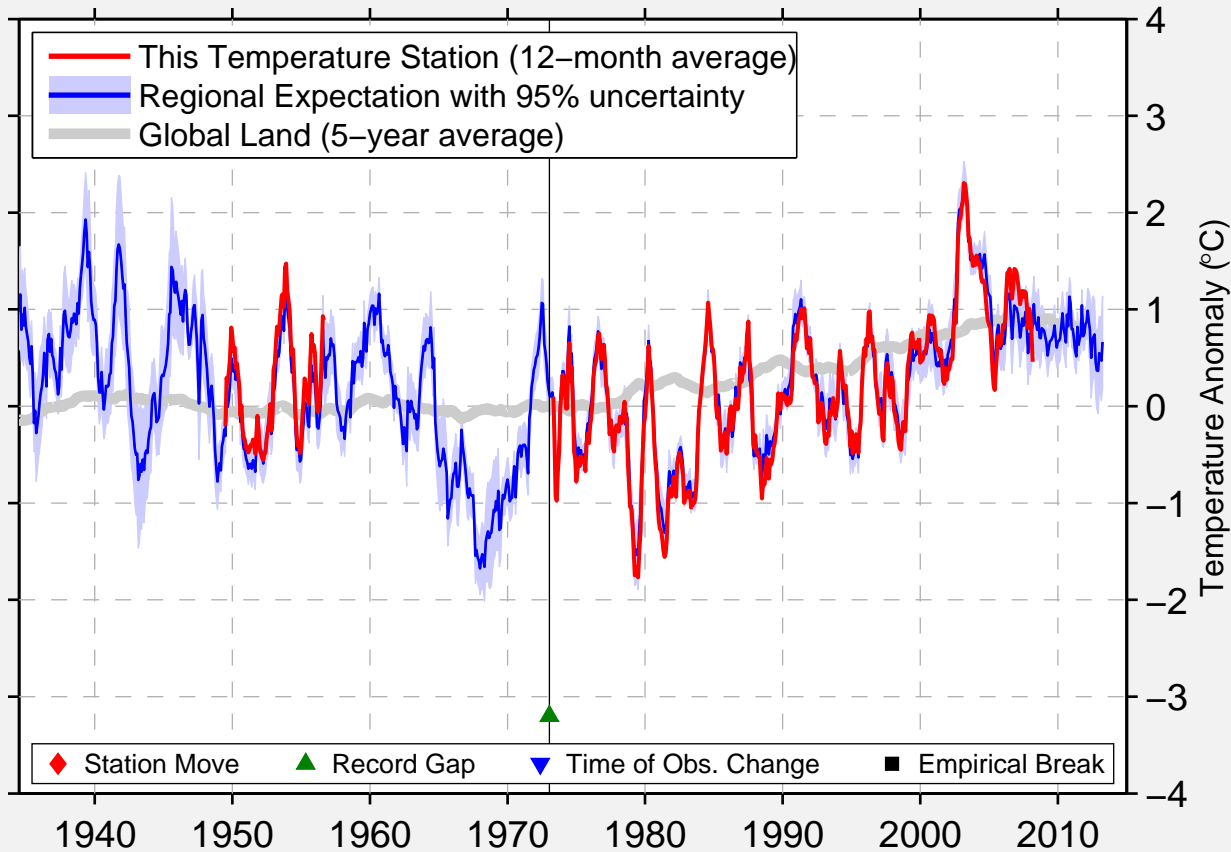

RAUFARHOFN

66.450 N, 15.950 W (Iceland)

Data Quality Controlled and Aligned at Breakpoints

Berkeley Earth