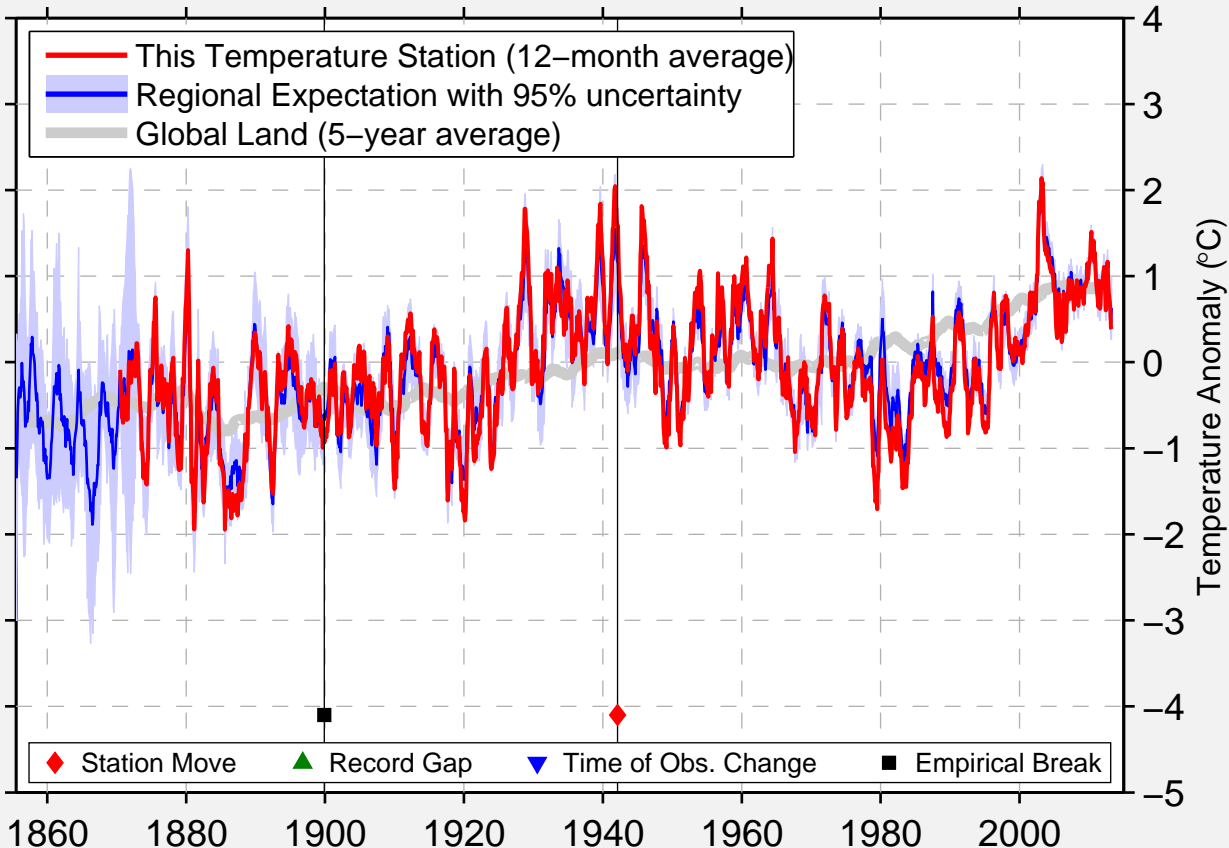

REYKJAVIK

64.132 N, 21.927 W (Iceland)

Data Quality Controlled and Aligned at Breakpoints

Berkeley Earth