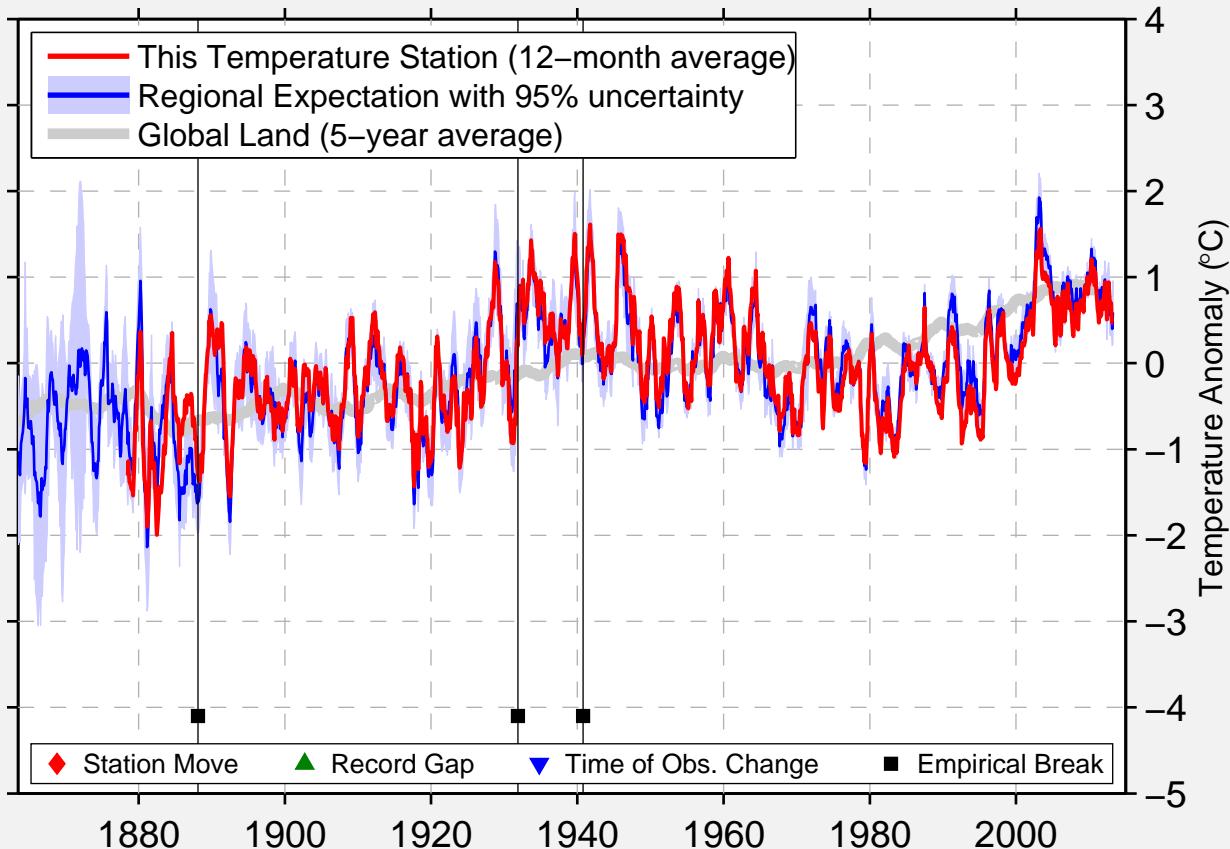

# STORHOEFDI / VESTMANNEYJA

63.400 N, 20.283 W (Iceland)

Data Quality Controlled and Aligned at Breakpoints

Berkeley Earth