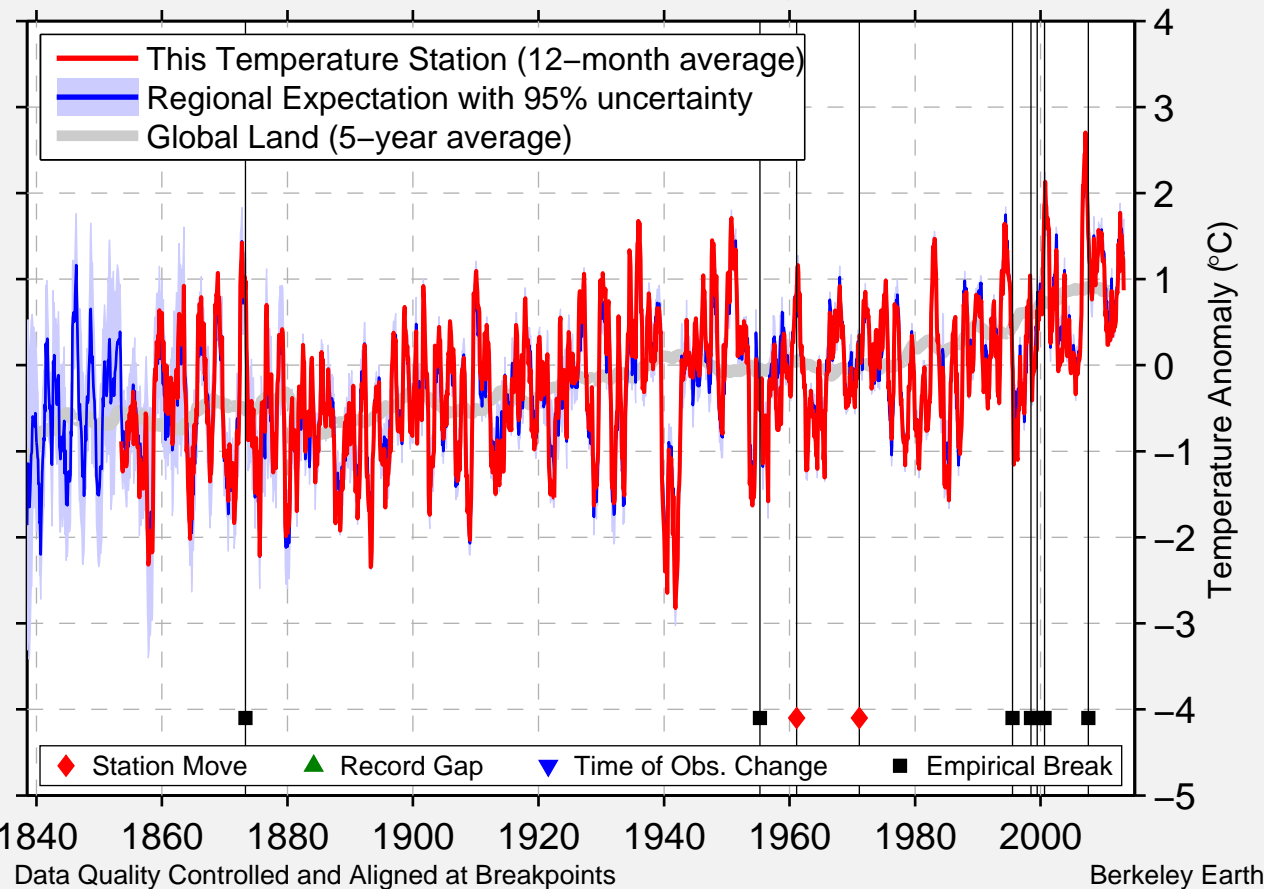

DEBRECEN-REPULOTER

47.562 N, 21.600 E (Hungary)

— This Temperature Station (12-month average)
— Regional Expectation with 95% uncertainty
— Global Land (5-year average)

◆ Station Move ▲ Record Gap ▼ Time of Obs. Change ■ Empirical Break