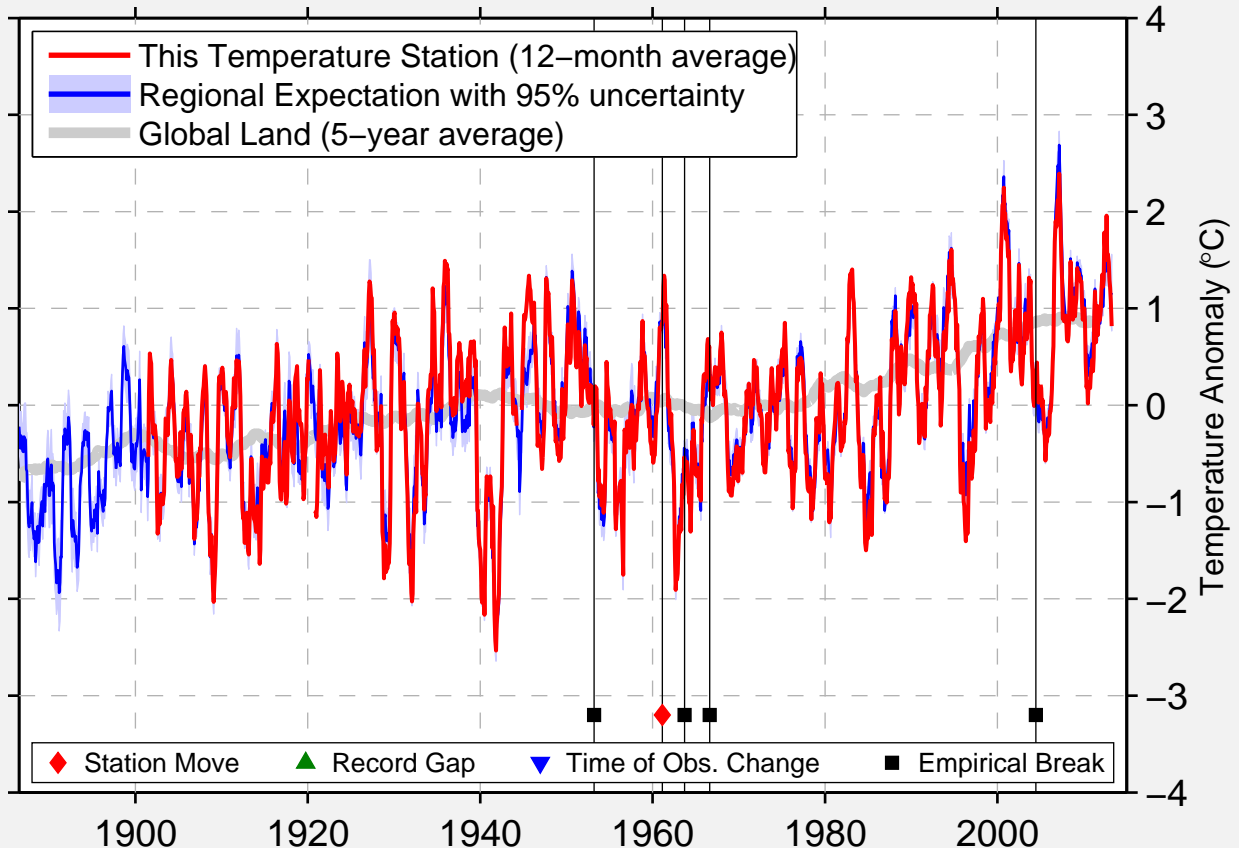

PECS (POGANY AIRPORT)

46.054 N, 18.233 E (Hungary)

Data Quality Controlled and Aligned at Breakpoints

Berkeley Earth