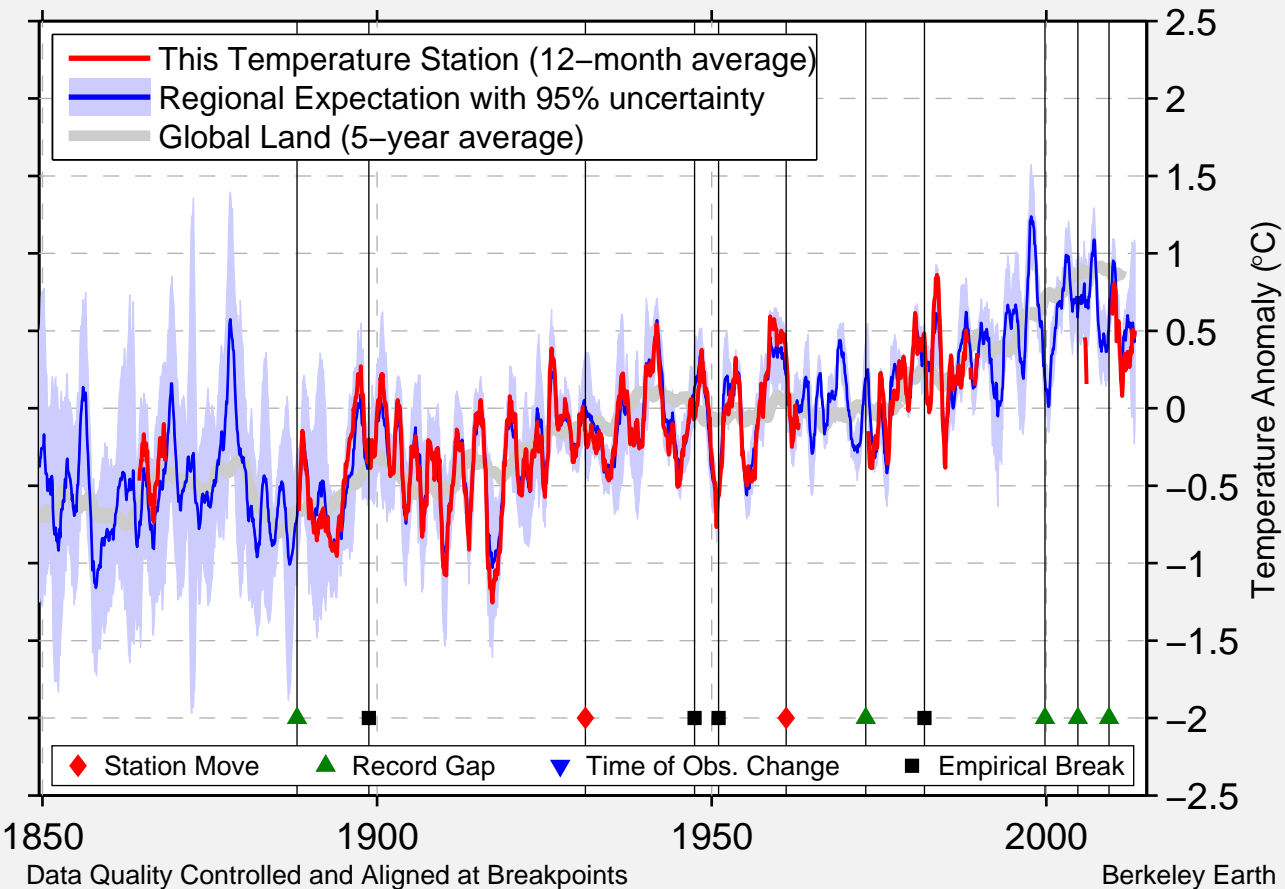

PORT-AU-PRINCE/AEROPORT INT.

18.583 N, 72.350 W (Haiti)

— This Temperature Station (12-month average)
 — Regional Expectation with 95% uncertainty
 — Global Land (5-year average)

◆ Station Move ▲ Record Gap ▼ Time of Obs. Change ■ Empirical Break