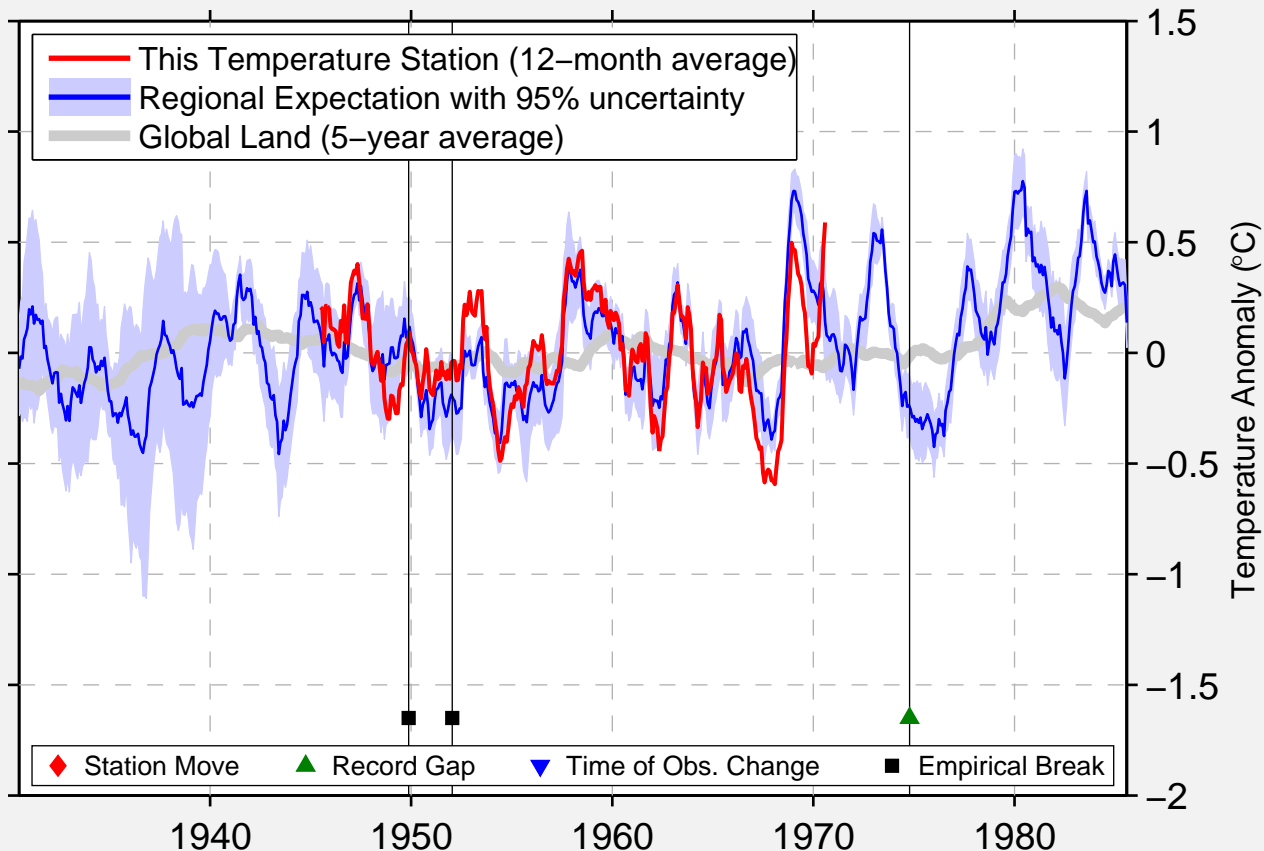

SIGUIRI GUIN SIGU

11.417 N, 9.150 W (Guinea)

Data Quality Controlled and Aligned at Breakpoints

Berkeley Earth