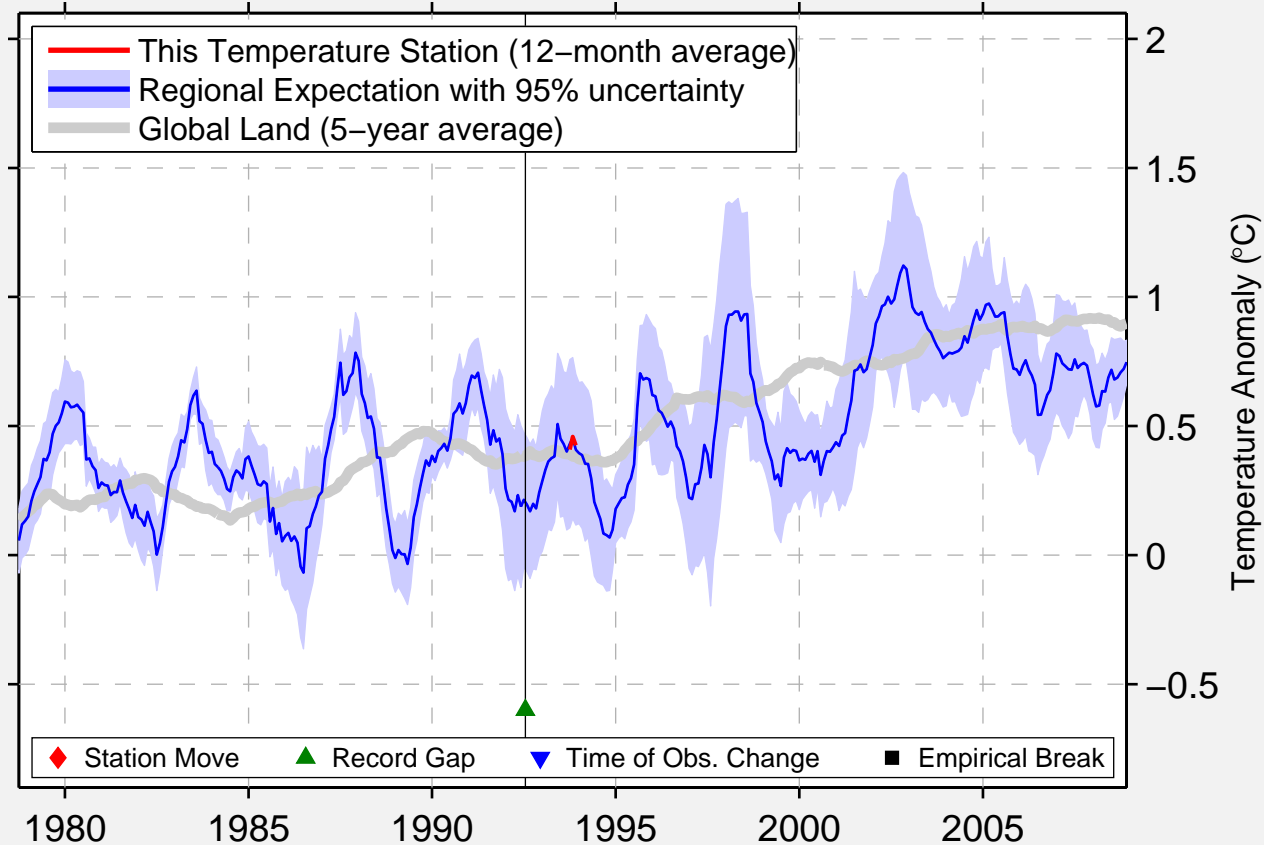

FARANAH/BADALA

10.033 N, 10.750 W (Guinea)

Data Quality Controlled and Aligned at Breakpoints

Berkeley Earth