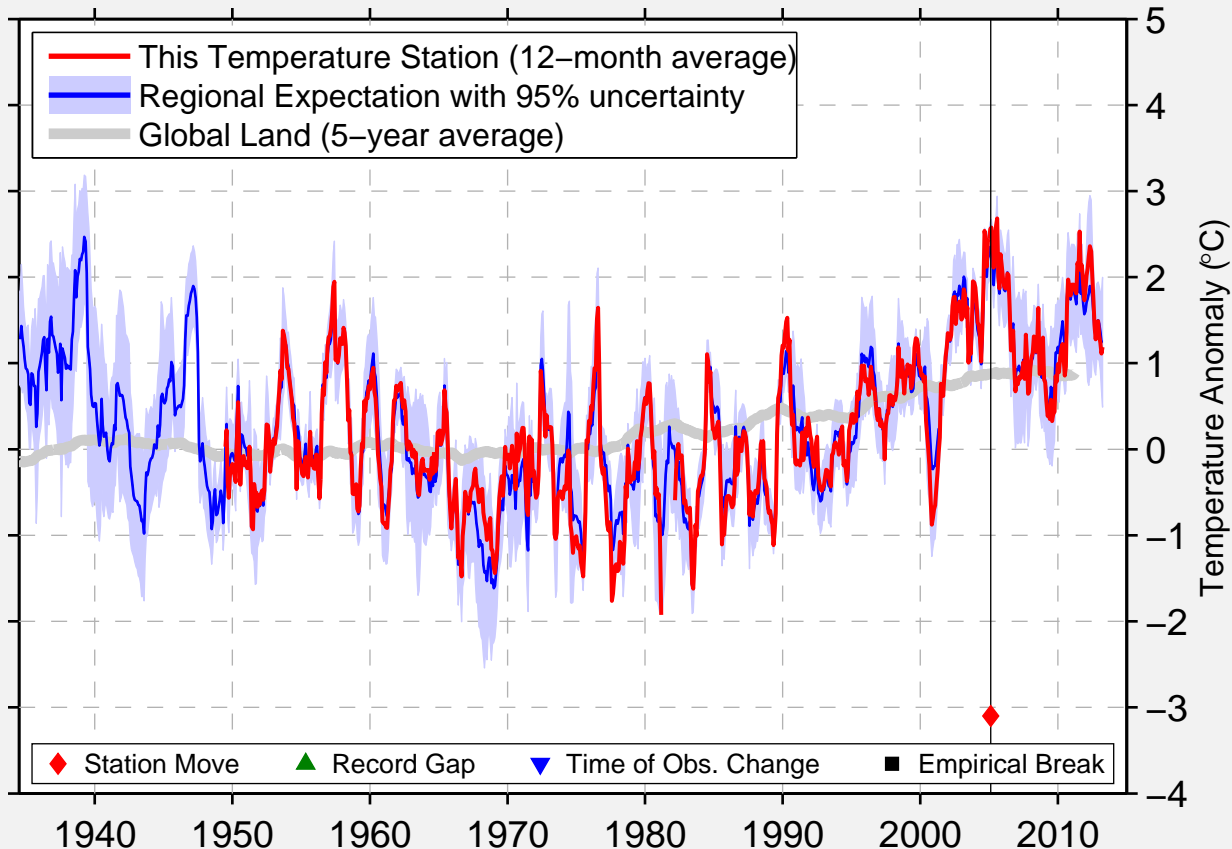

# DANMARKSHAVN

76.800 N, 18.758 W (Greenland [Denmark])

Data Quality Controlled and Aligned at Breakpoints

Berkeley Earth