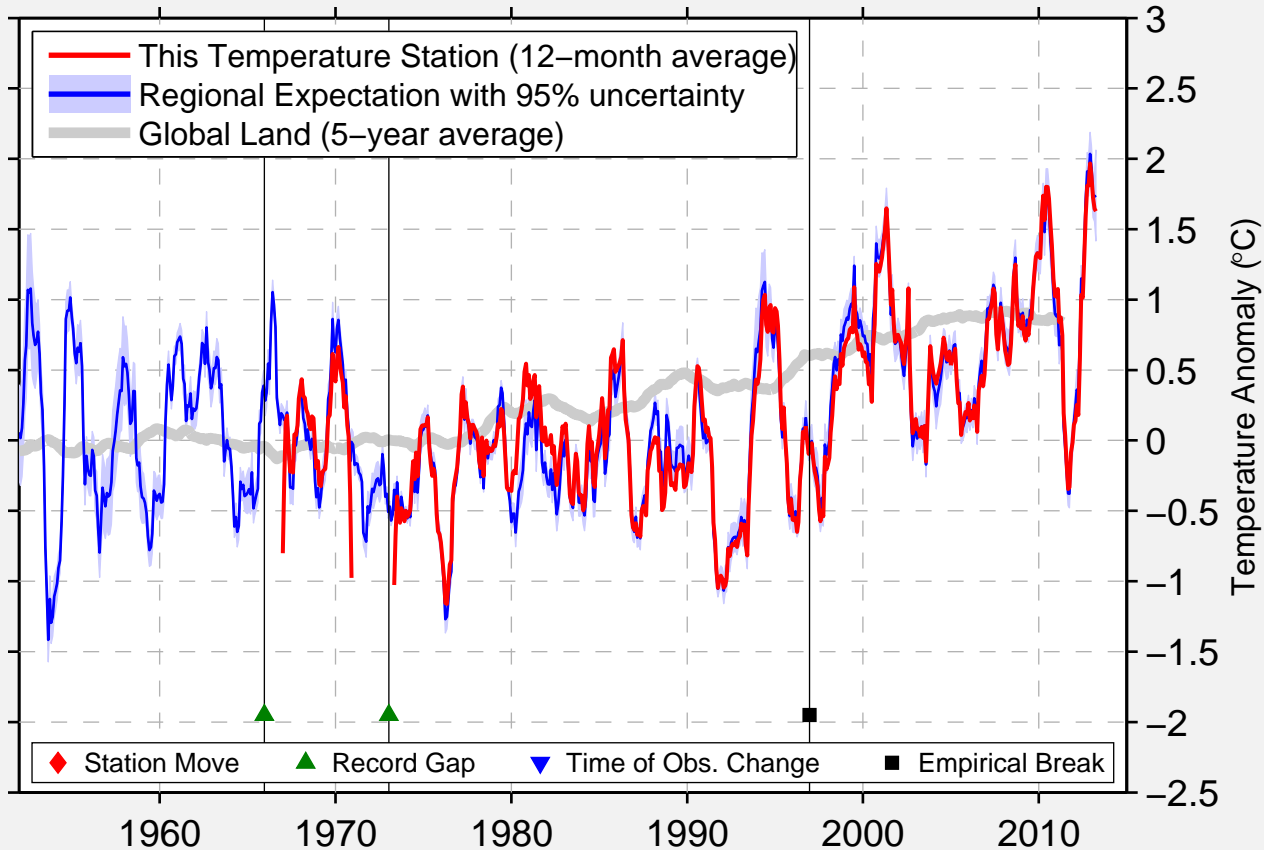

# MYTILINI (AIRPORT)

39.067 N, 26.600 E (Greece)

Data Quality Controlled and Aligned at Breakpoints

Berkeley Earth