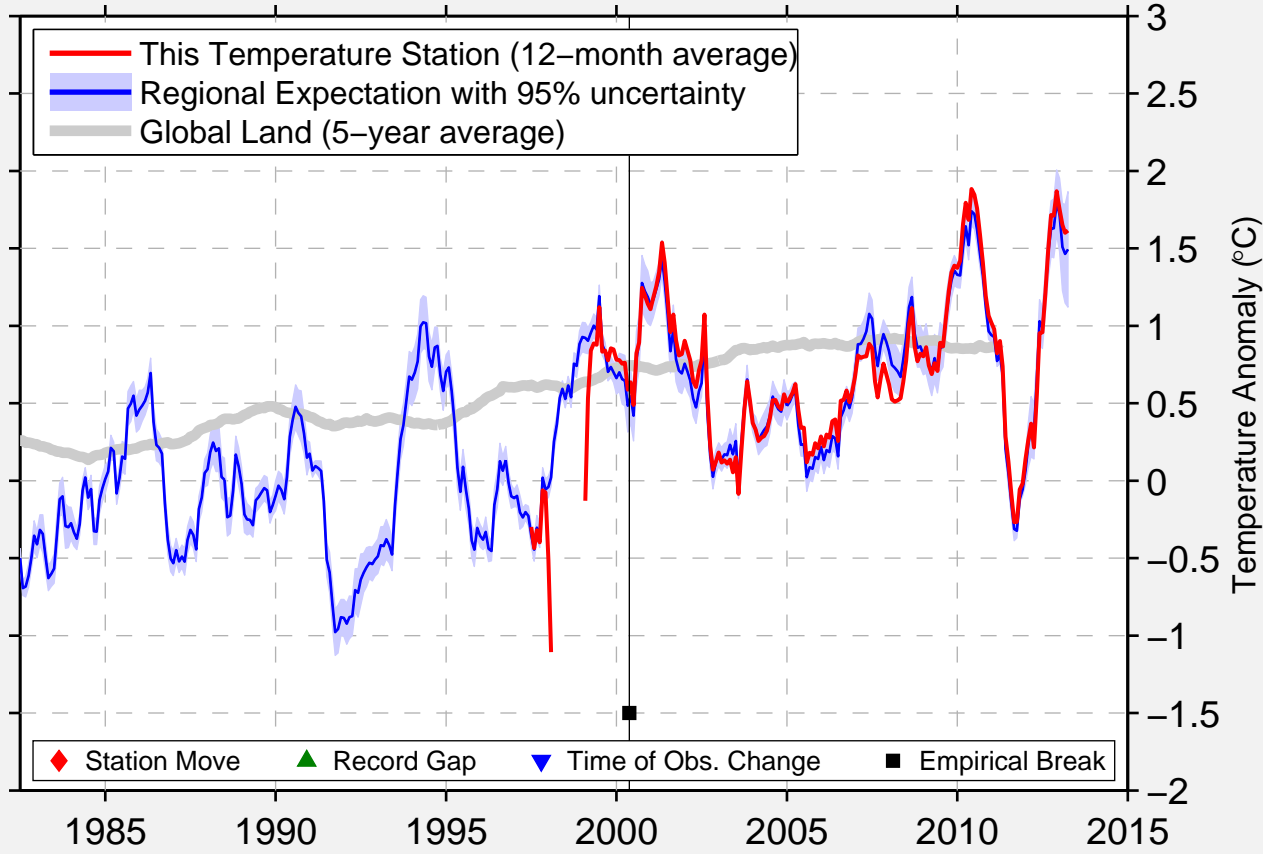

CHIOS (AIRPORT)

38.333 N, 26.133 E (Greece)

Data Quality Controlled and Aligned at Breakpoints

Berkeley Earth