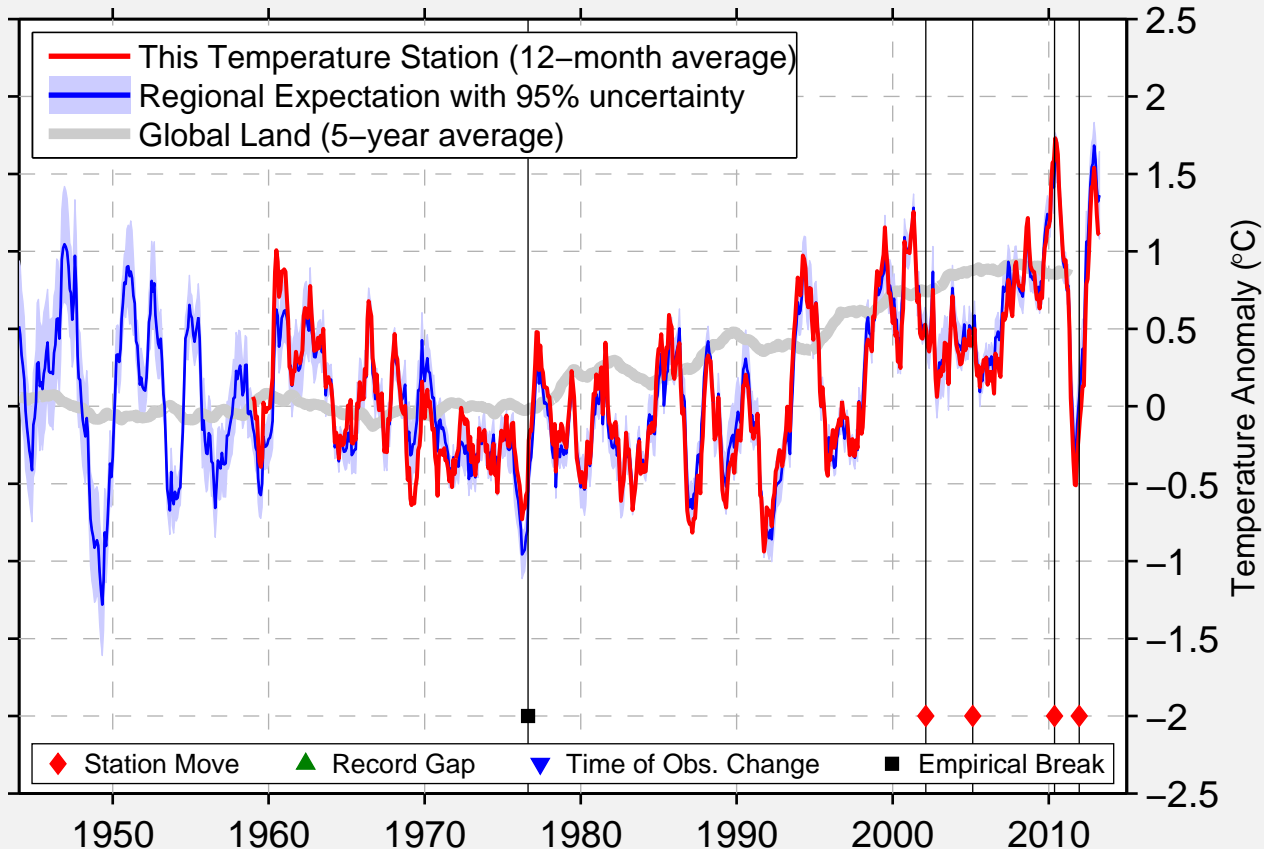

SOUDA AIRPORT / KRETA

35.487 N, 24.102 E (Greece)

Data Quality Controlled and Aligned at Breakpoints

Berkeley Earth