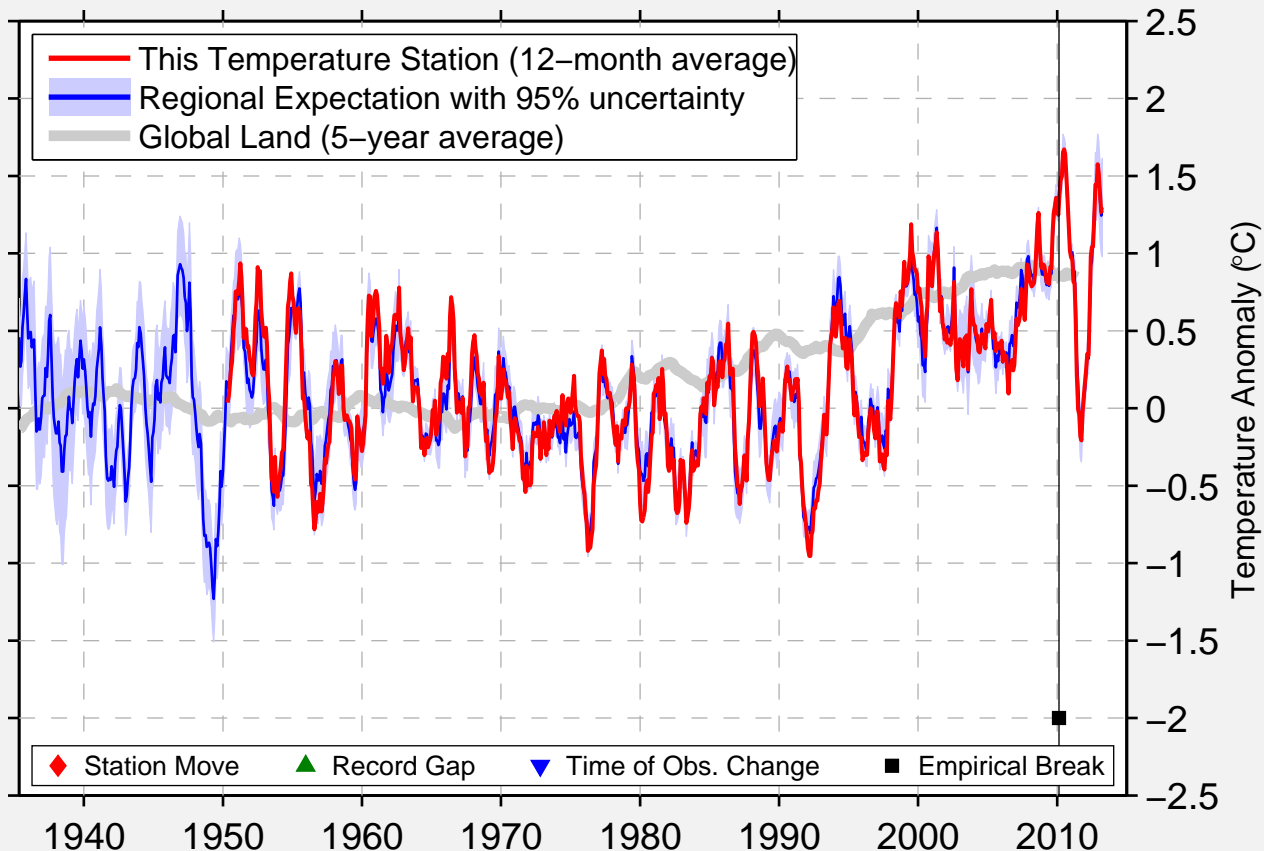

HERAKLION (AIRPORT)

35.333 N, 25.183 E (Greece)

Data Quality Controlled and Aligned at Breakpoints

Berkeley Earth