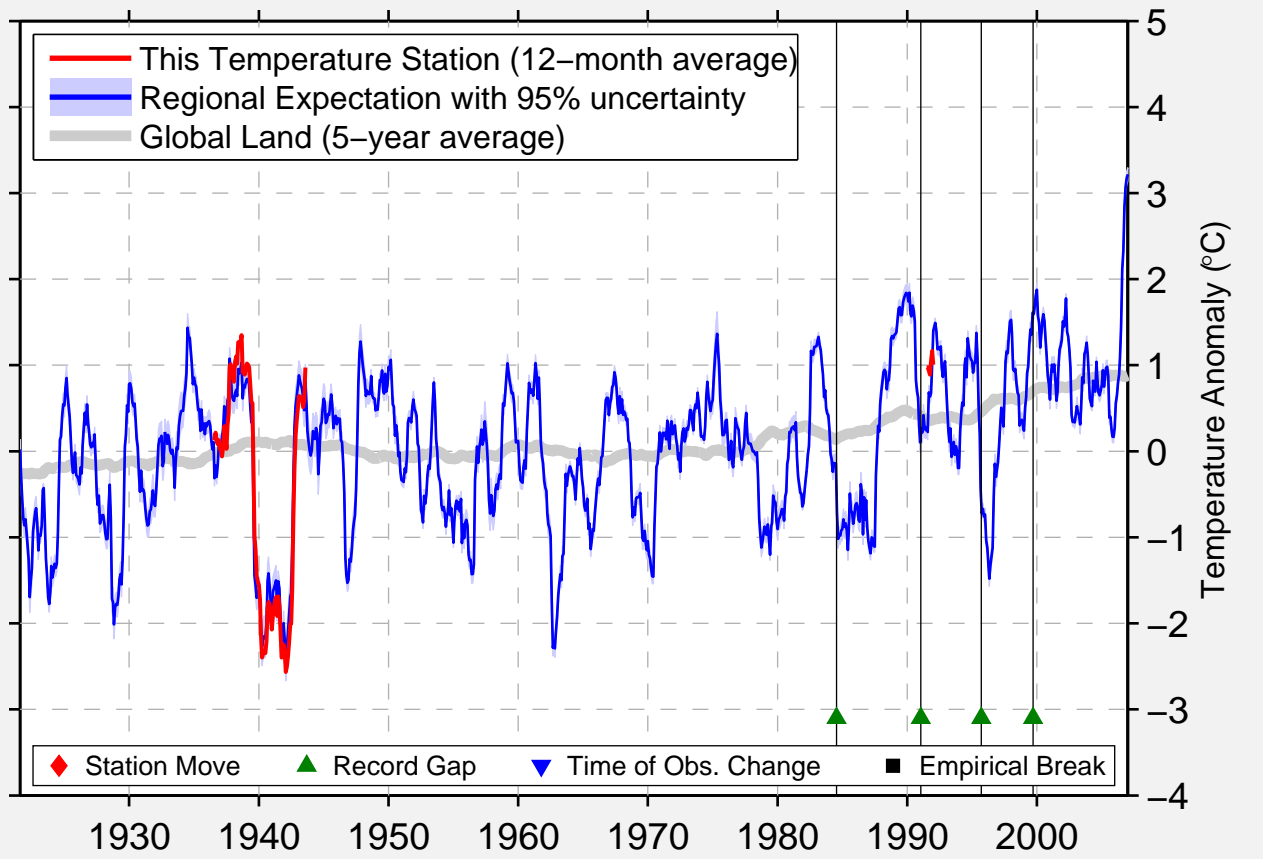

MARIENLEUCHTE

54.500 N, 11.233 E (Germany)

Data Quality Controlled and Aligned at Breakpoints

Berkeley Earth