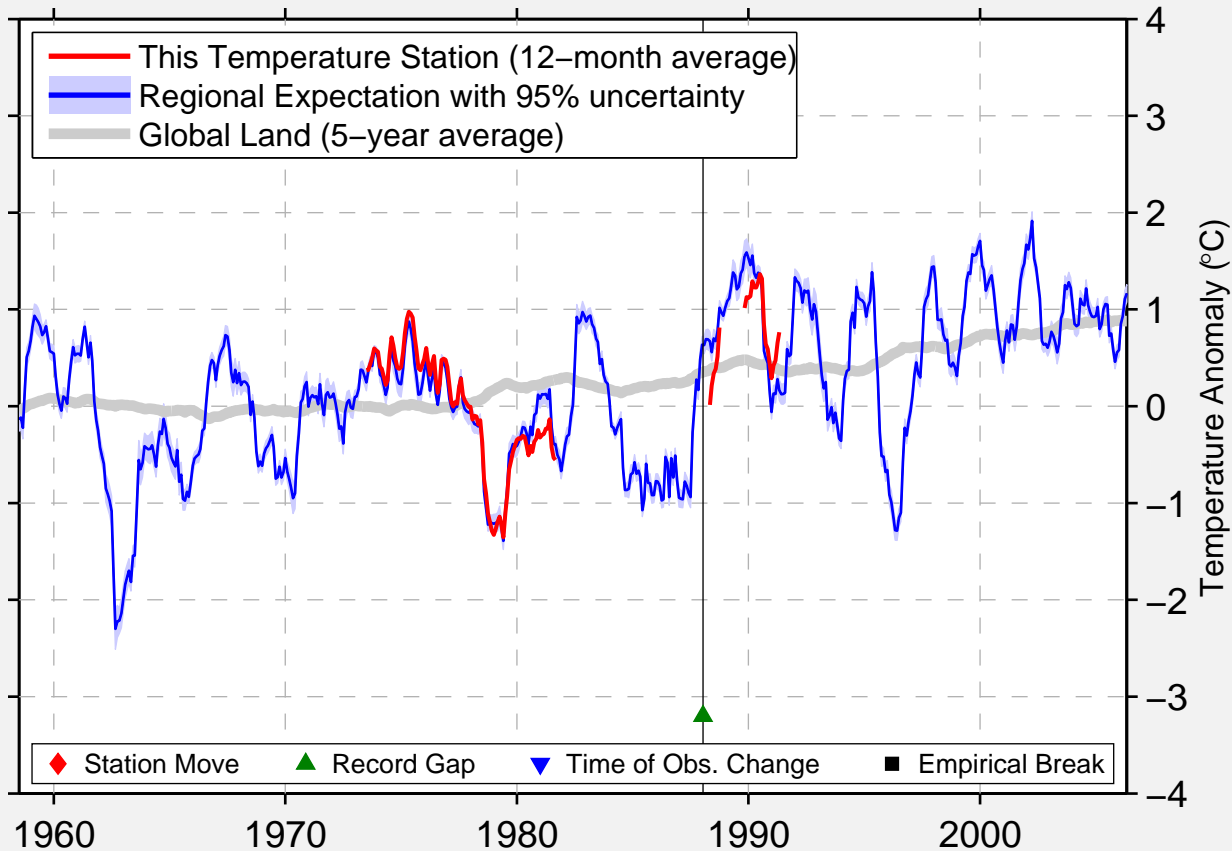

# UFS DEUTSCHE BUCHT

54.183 N, 7.433 E (Germany)

Data Quality Controlled and Aligned at Breakpoints

Berkeley Earth