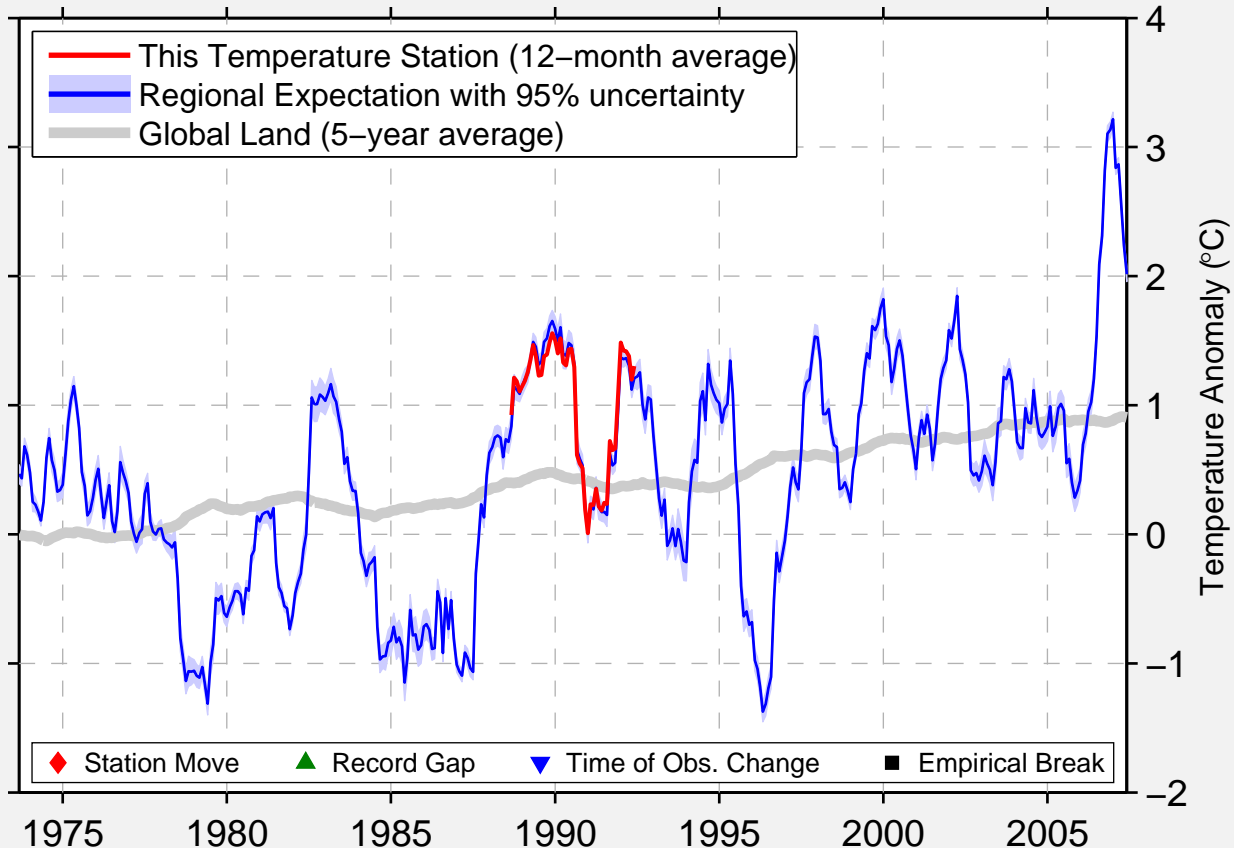

ELPERSBUETTEL (AUT)

54.069 N, 9.014 E (Germany)

Data Quality Controlled and Aligned at Breakpoints

Berkeley Earth