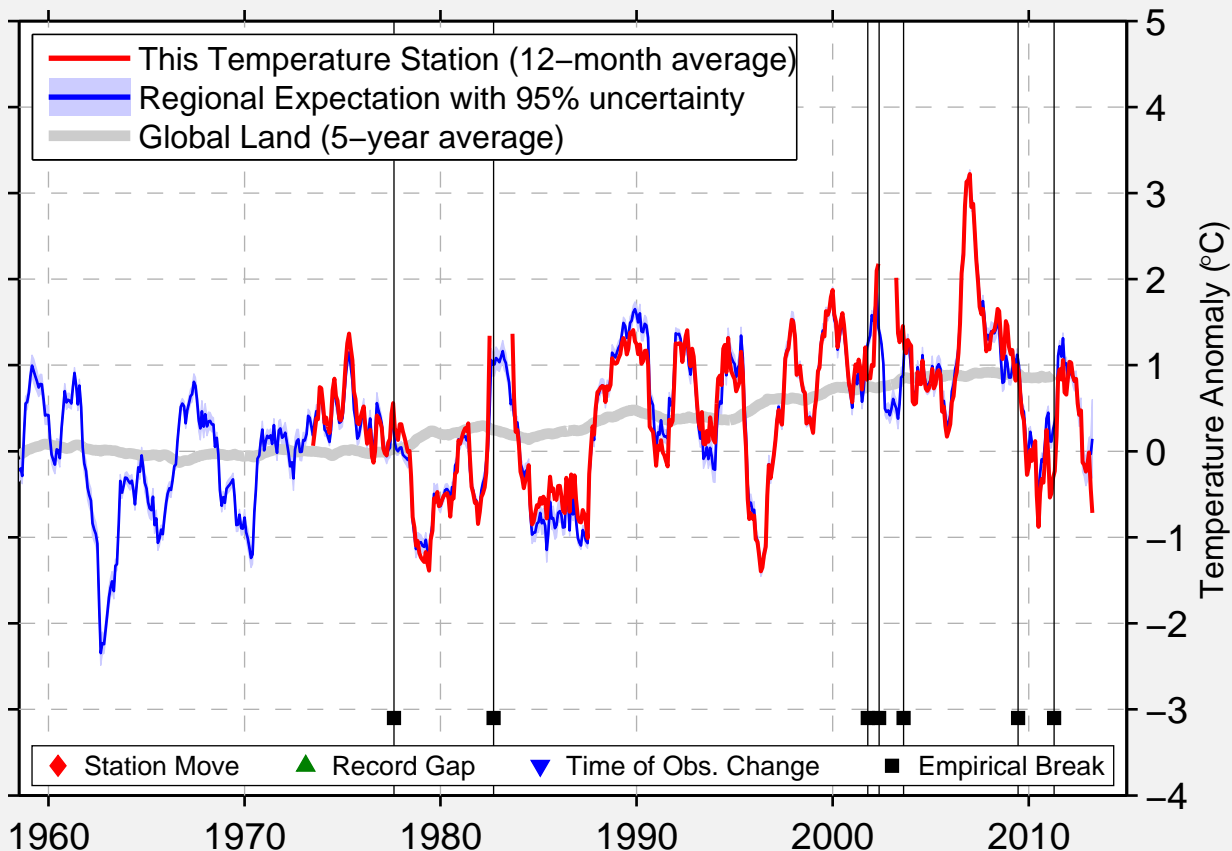

# ITZEHOE (GER-ARMY)

53.986 N, 9.568 E (Germany)

Data Quality Controlled and Aligned at Breakpoints

Berkeley Earth