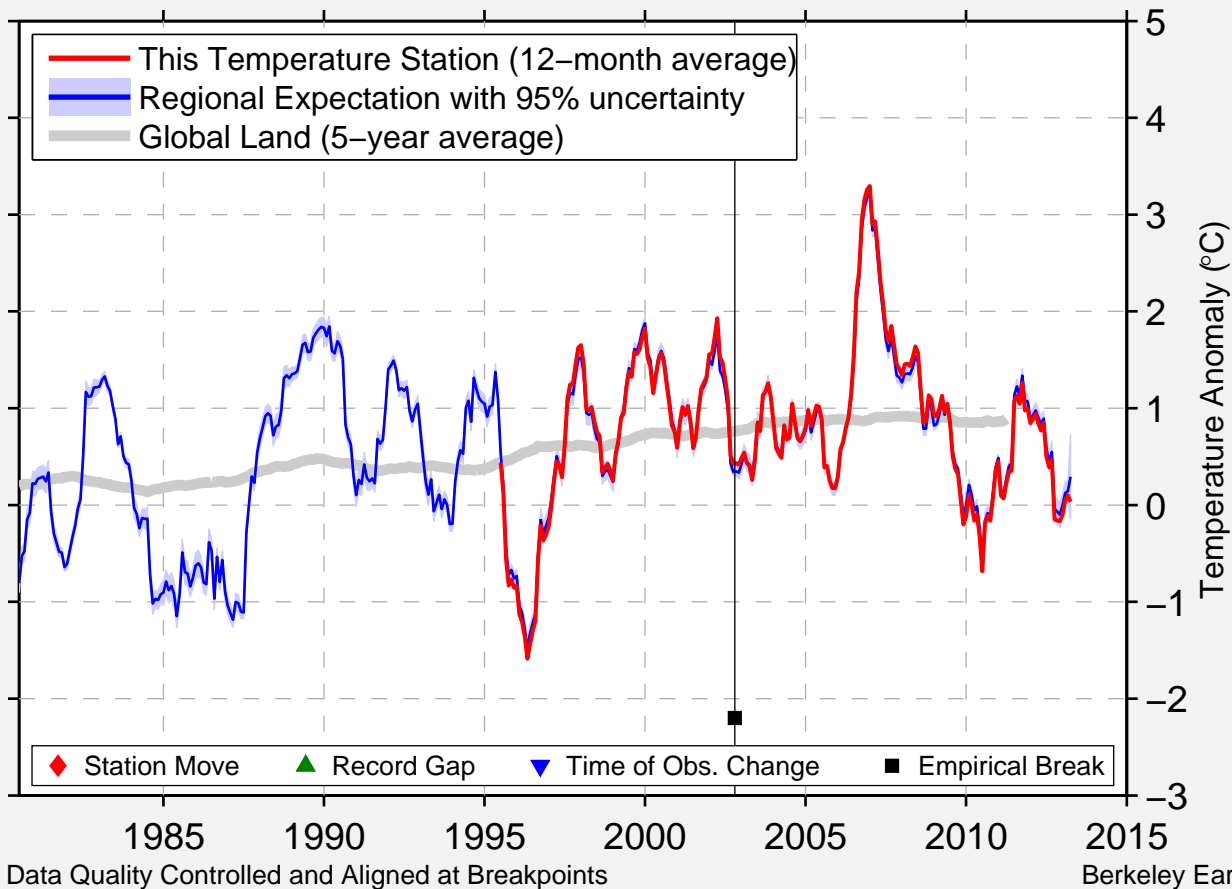

LAAGE (FLUGPLATZ)

53.917 N, 12.283 E (Germany)

Data Quality Controlled and Aligned at Breakpoints

Berkeley Earth