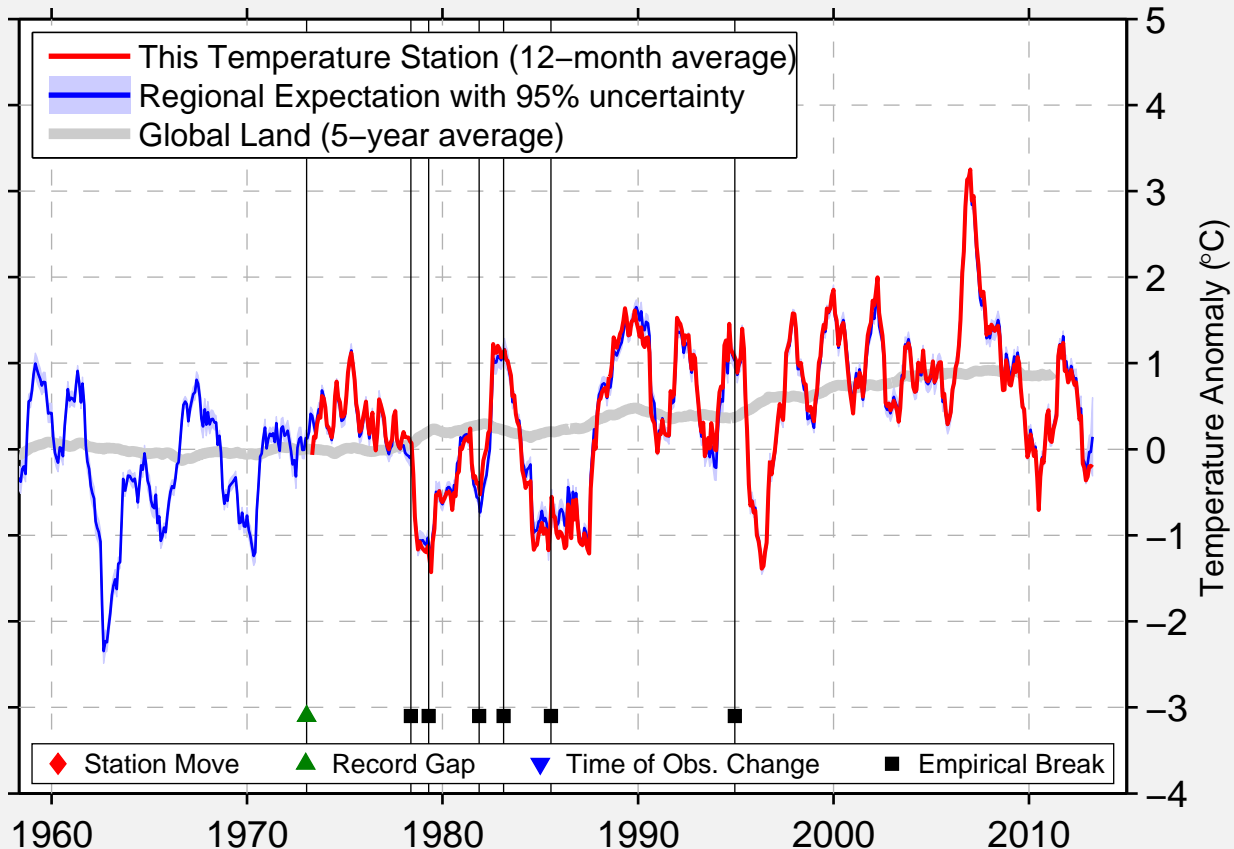

# NORDHOLZ (FLUGPLATZ)

53.766 N, 8.662 E (Germany)

Data Quality Controlled and Aligned at Breakpoints

Berkeley Earth