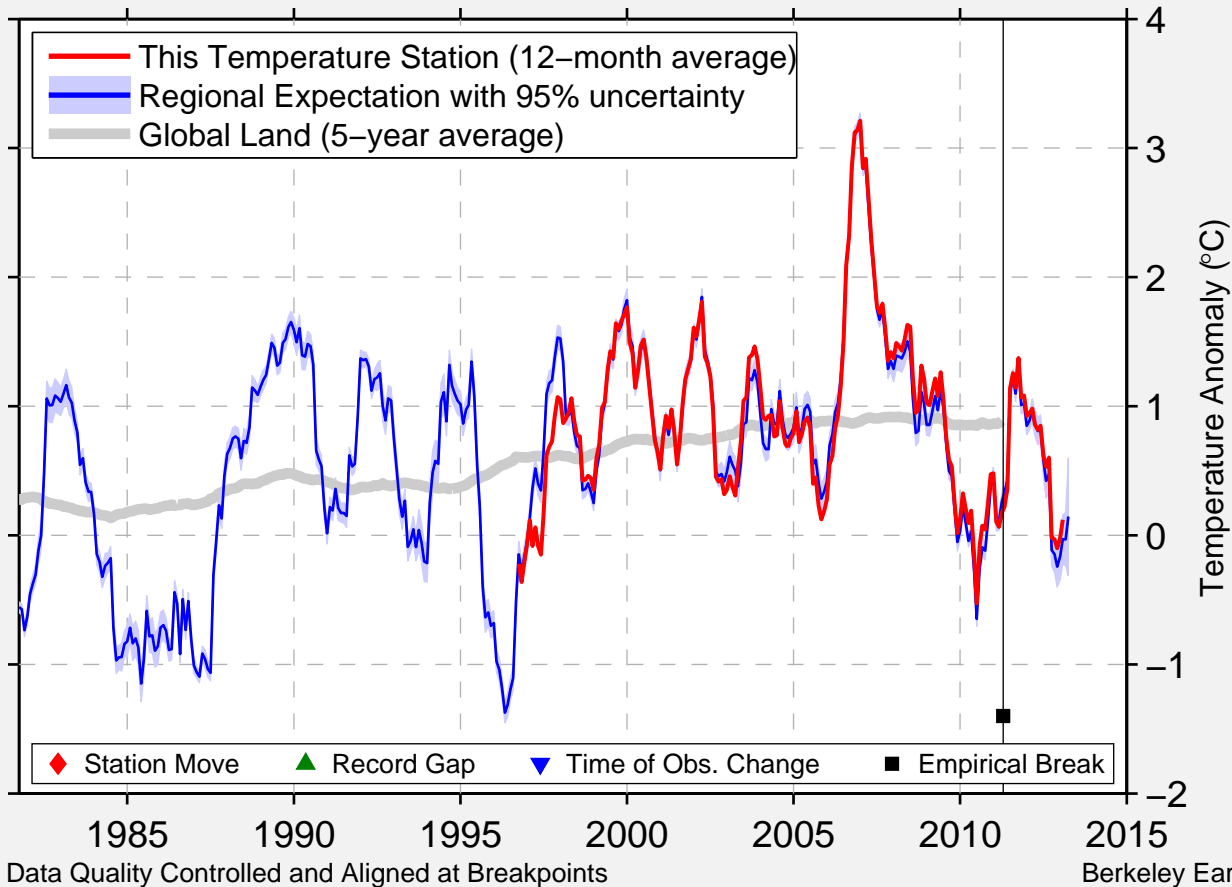

QUICKBORN

53.734 N, 9.881 E (Germany)

Data Quality Controlled and Aligned at Breakpoints

Berkeley Earth