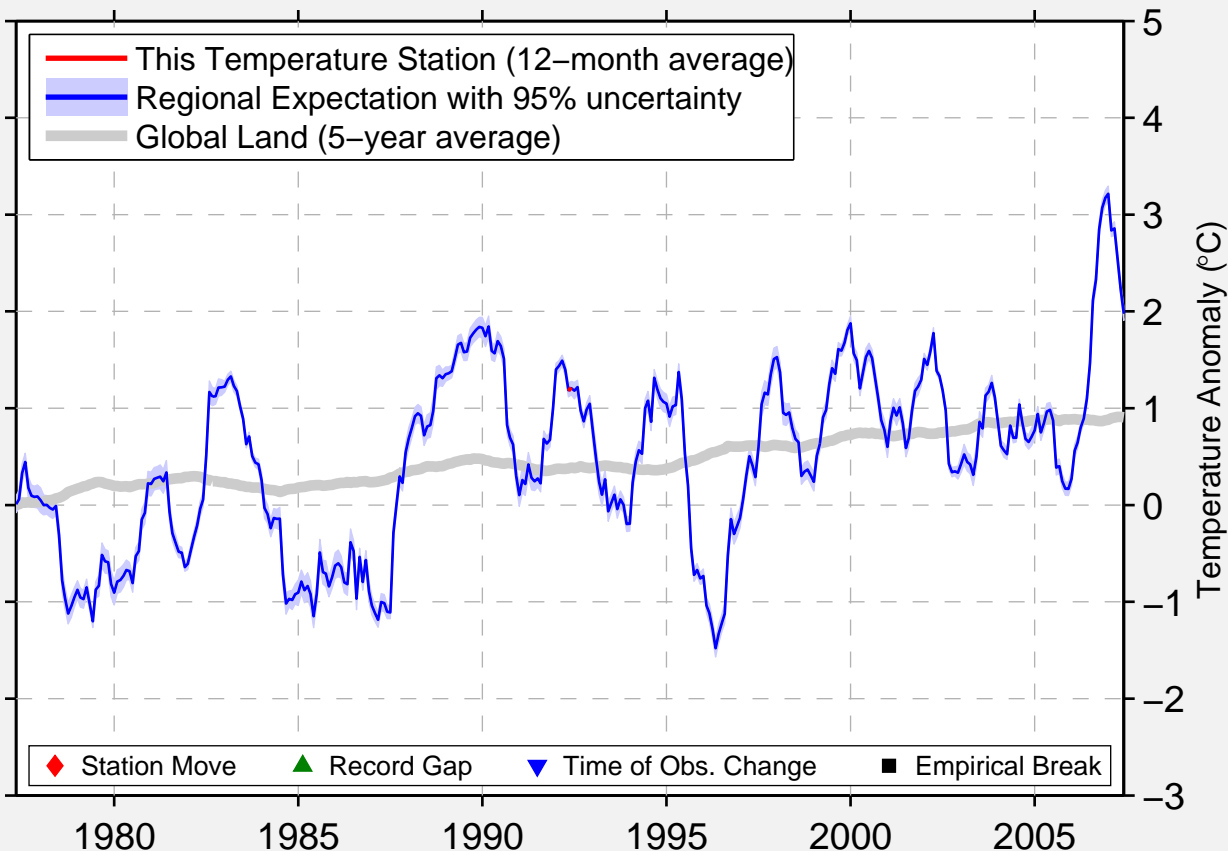

GOLDBERG (AUT)

53.607 N, 12.104 E (Germany)

Data Quality Controlled and Aligned at Breakpoints

Berkeley Earth