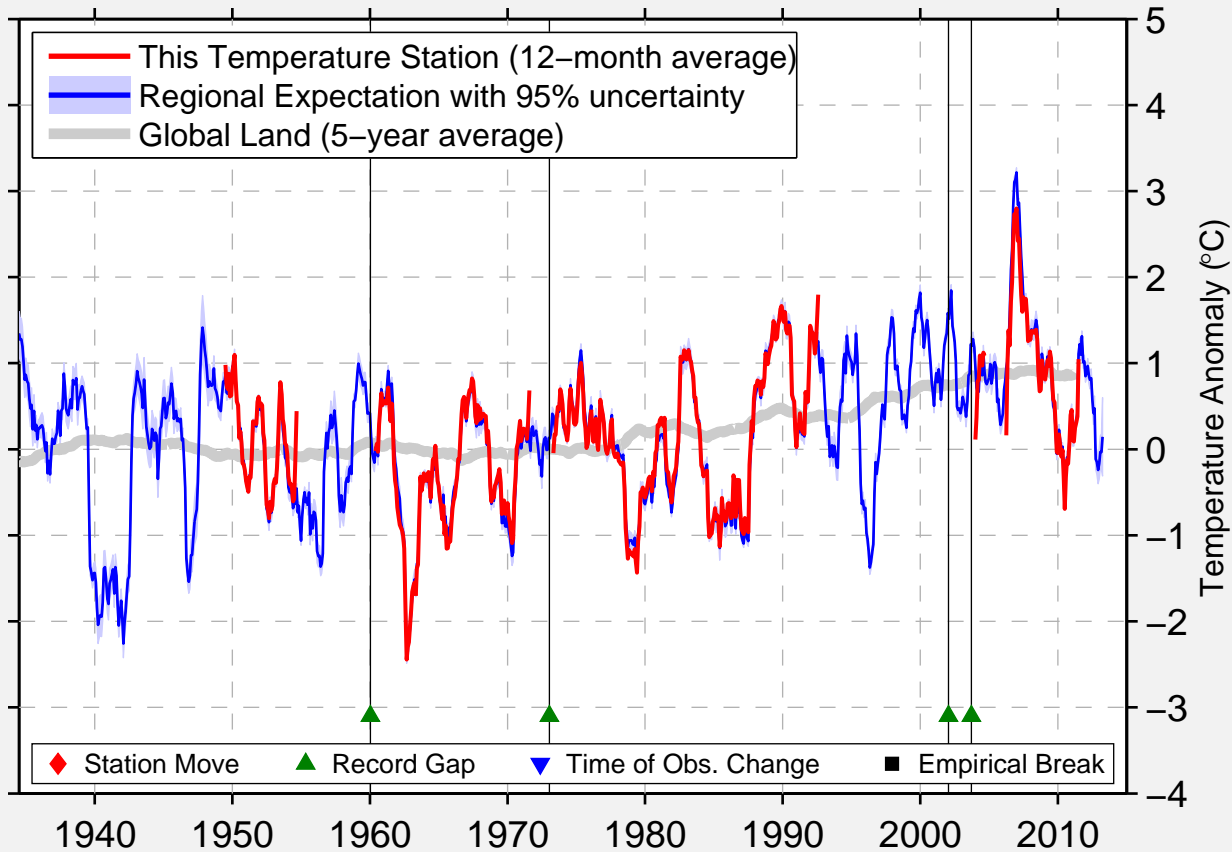

BREMERHAVEN

53.534 N, 8.580 E (Germany)

Data Quality Controlled and Aligned at Breakpoints

Berkeley Earth