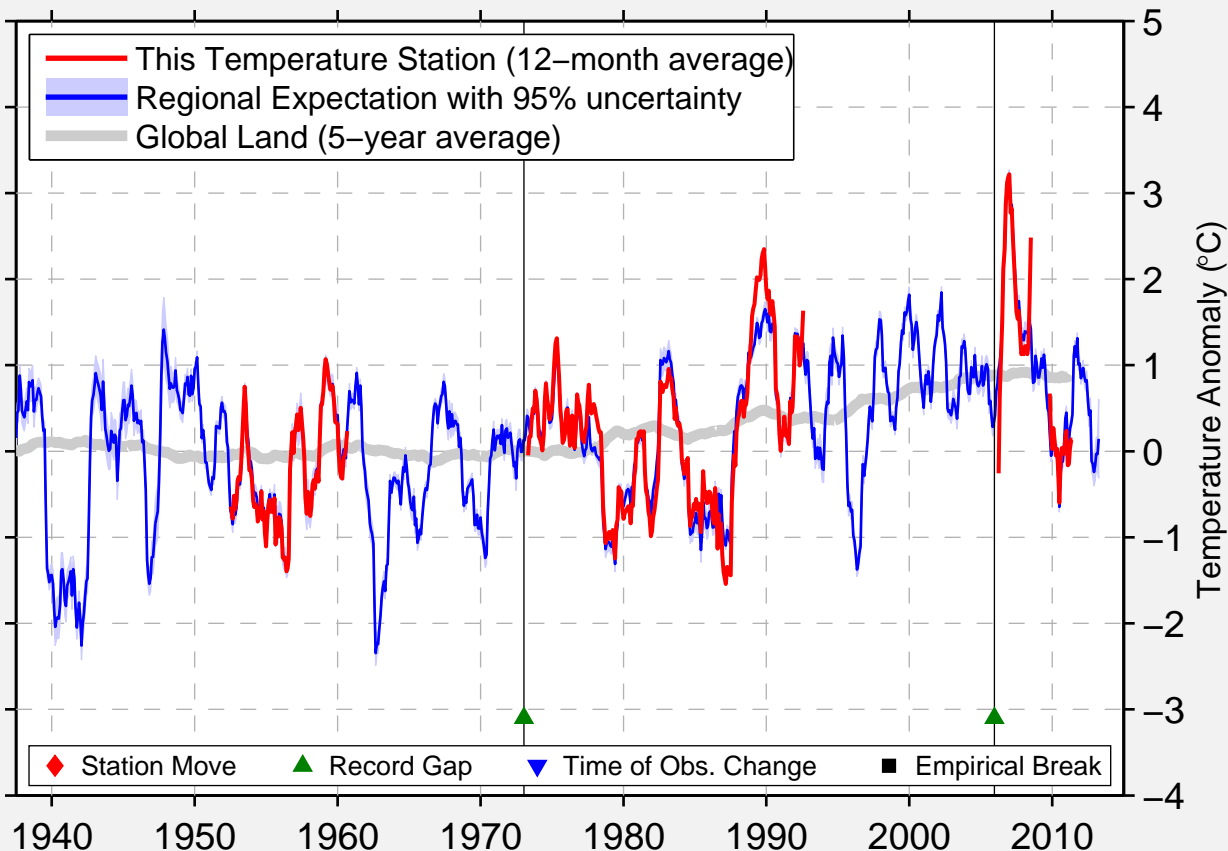

BOIZENBURG (AUT)

53.392 N, 10.700 E (Germany)

Data Quality Controlled and Aligned at Breakpoints

Berkeley Earth