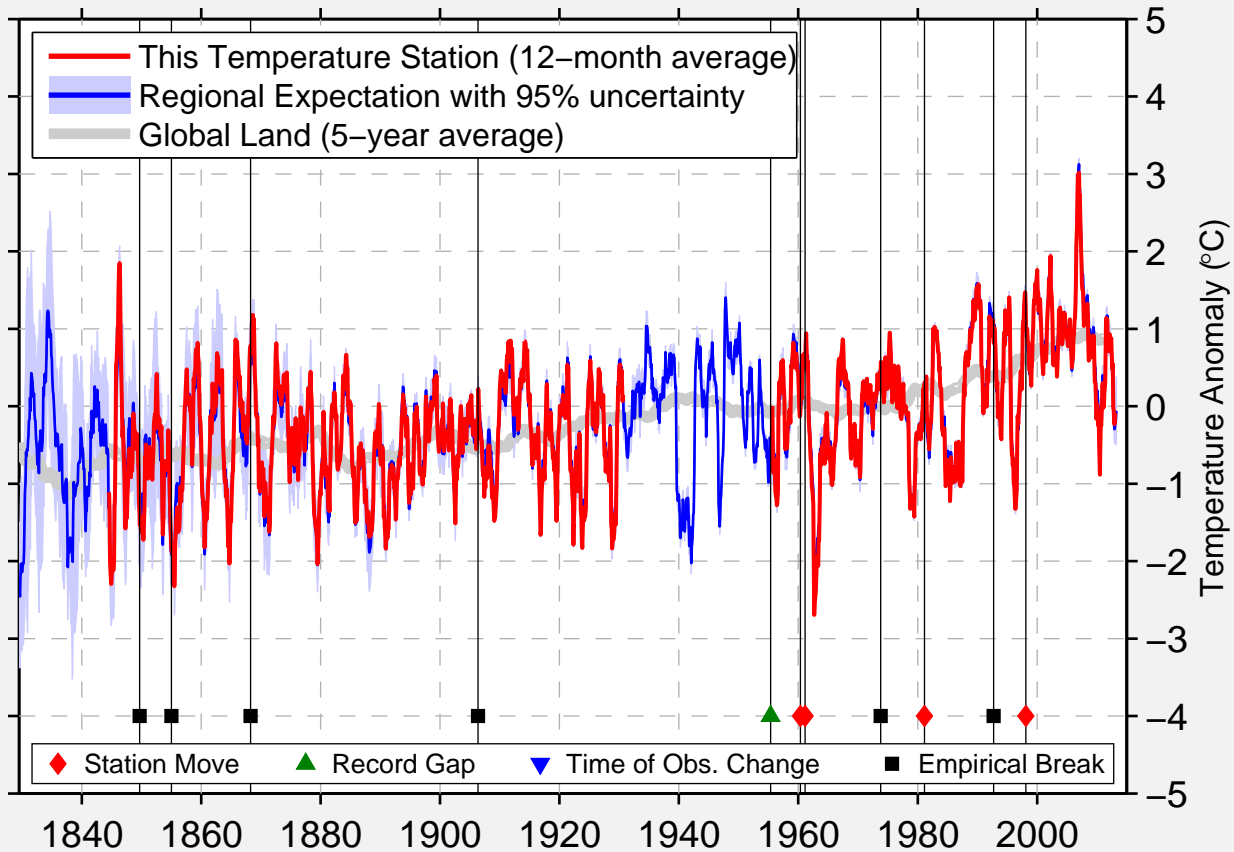

EMDEN-HAFEN W.GERMANY

53.364 N, 7.213 E (Germany)

Data Quality Controlled and Aligned at Breakpoints

Berkeley Earth