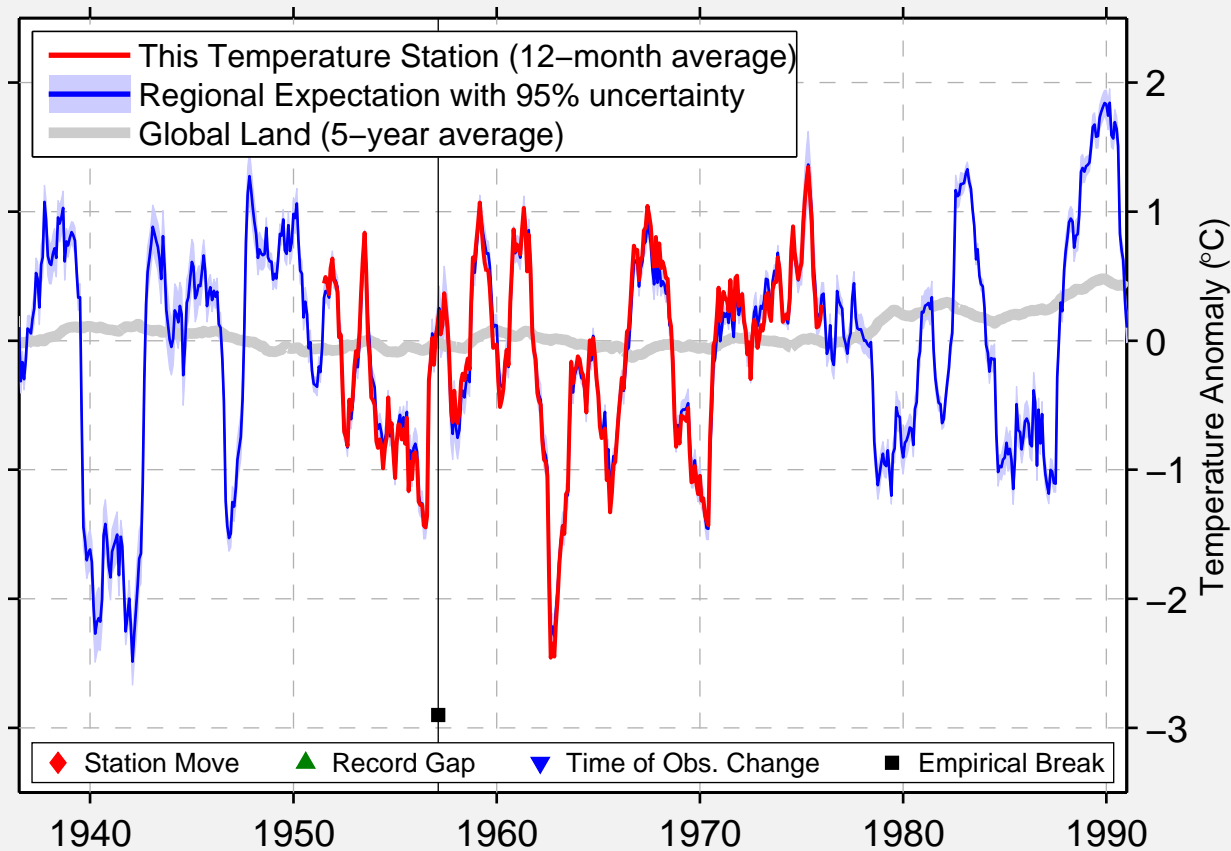

# NEUSTRELITZ GERMAN DEMOCRATIC

53.350 N, 13.083 E (Germany)

Data Quality Controlled and Aligned at Breakpoints

Berkeley Earth