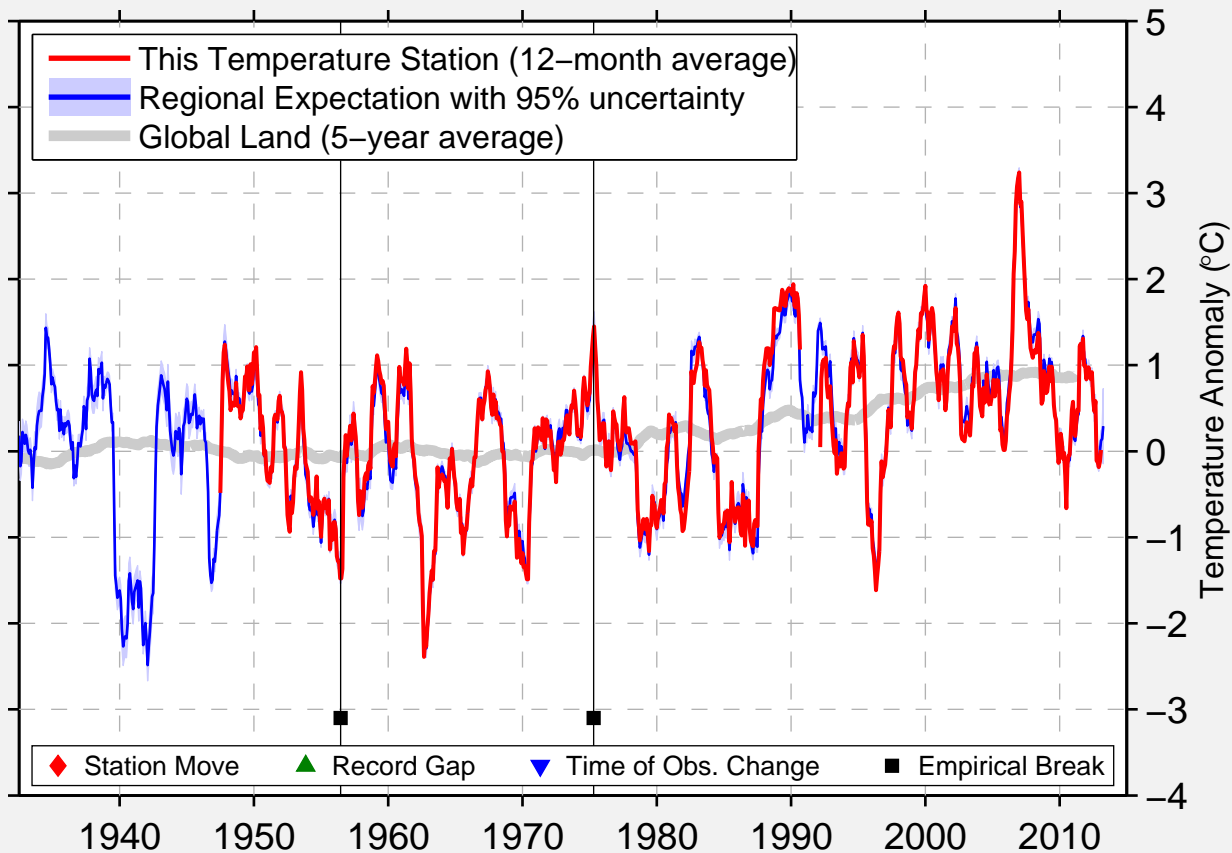

MARNITZ (AUT)

53.321 N, 11.934 E (Germany)

Data Quality Controlled and Aligned at Breakpoints

Berkeley Earth