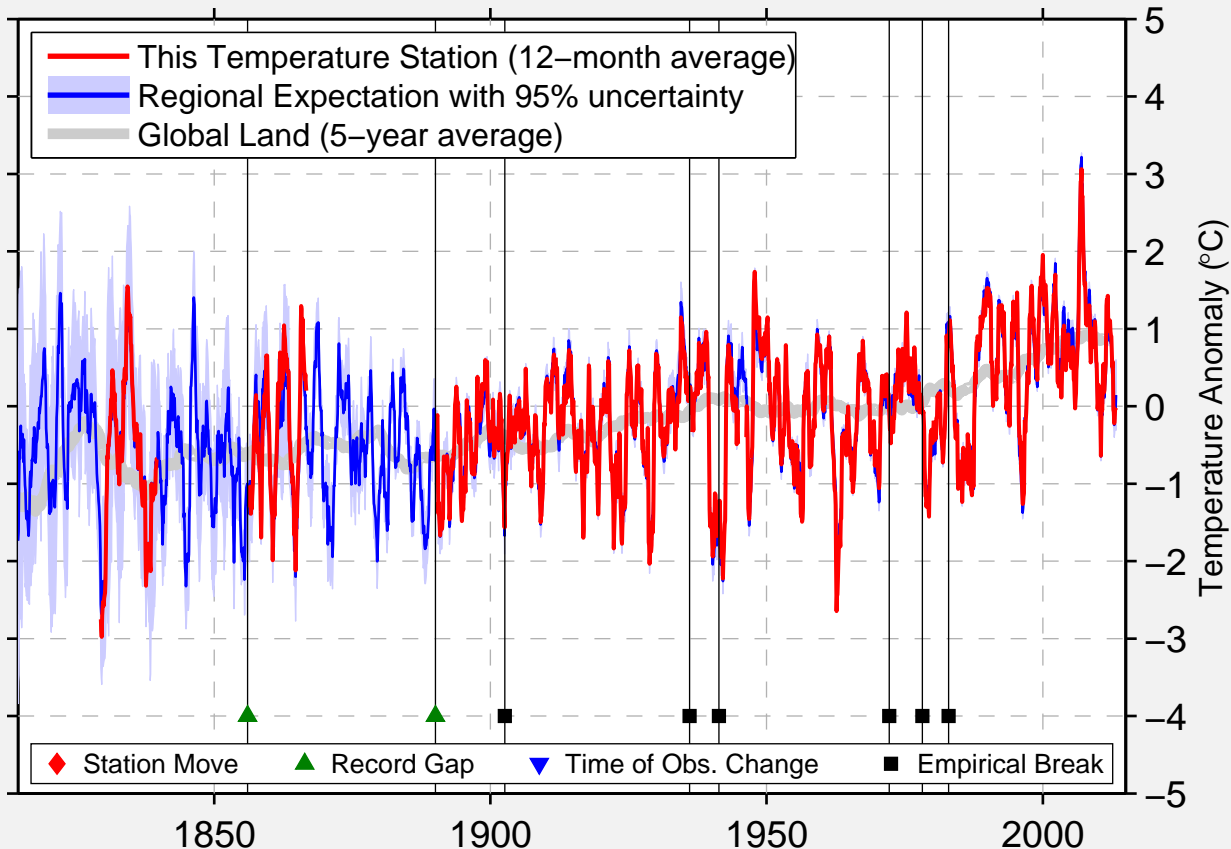

BREMEN

53.052 N, 8.800 E (Germany)

Data Quality Controlled and Aligned at Breakpoints

Berkeley Earth