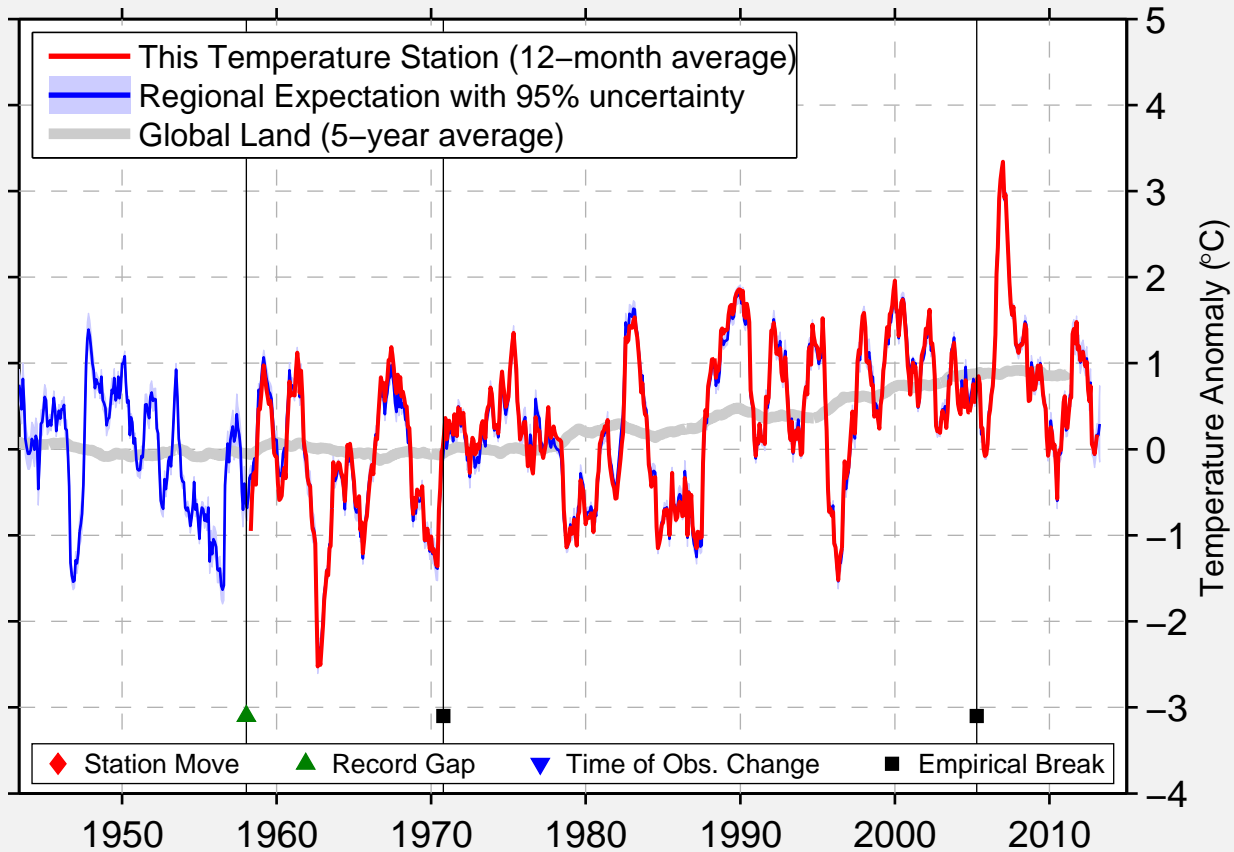

NEURUPPIN

52.902 N, 12.813 E (Germany)

Data Quality Controlled and Aligned at Breakpoints

Berkeley Earth