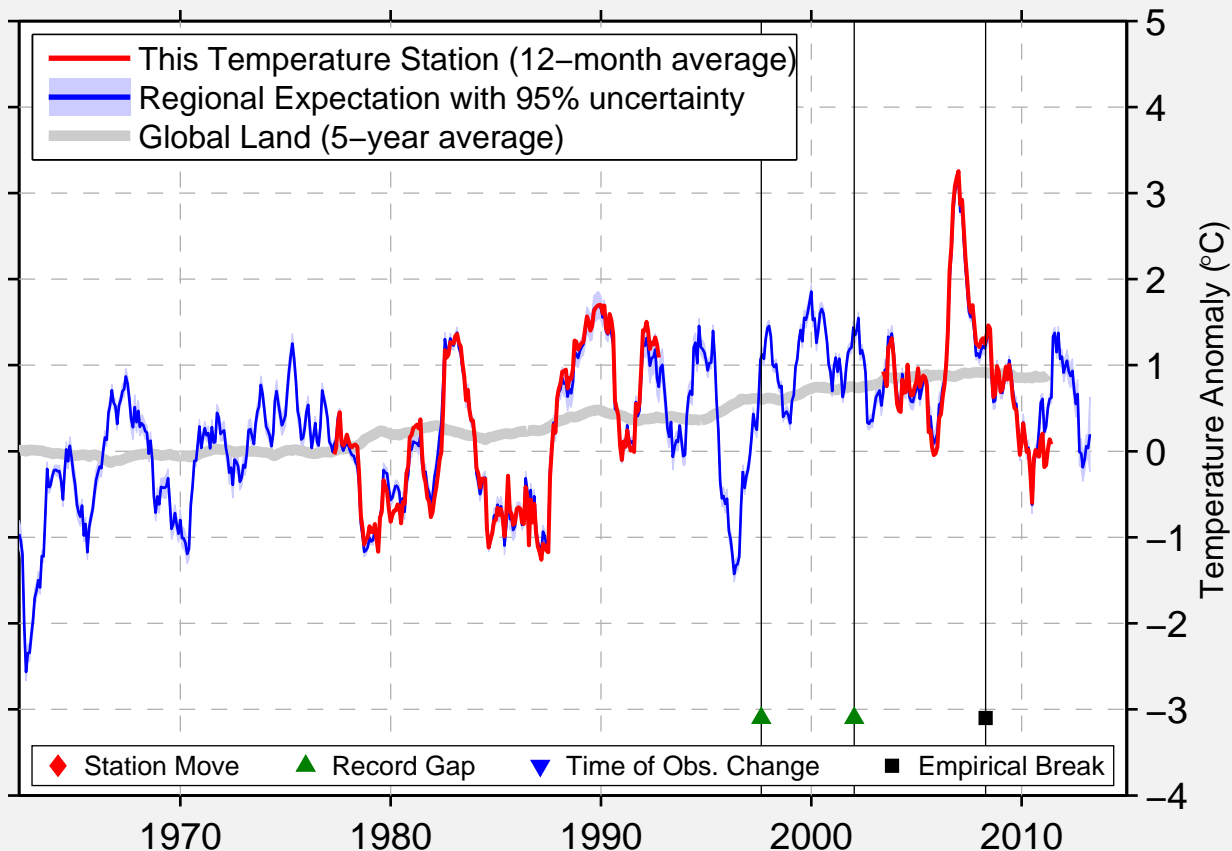

# SEEHAUSEN/ALTMARK

52.897 N, 11.732 E (Germany)

Data Quality Controlled and Aligned at Breakpoints

Berkeley Earth