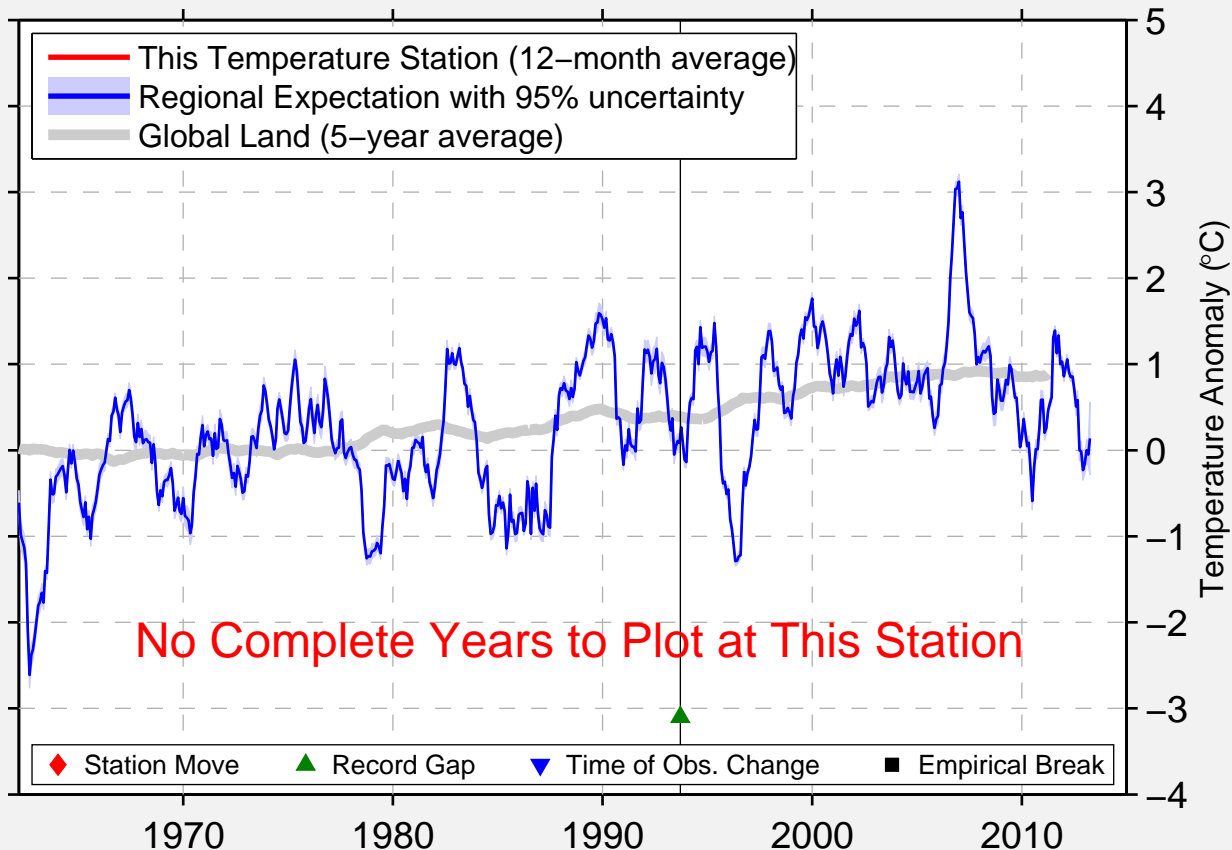

# MEPPEN

52.733 N, 7.333 E (Germany)

No Complete Years to Plot at This Station