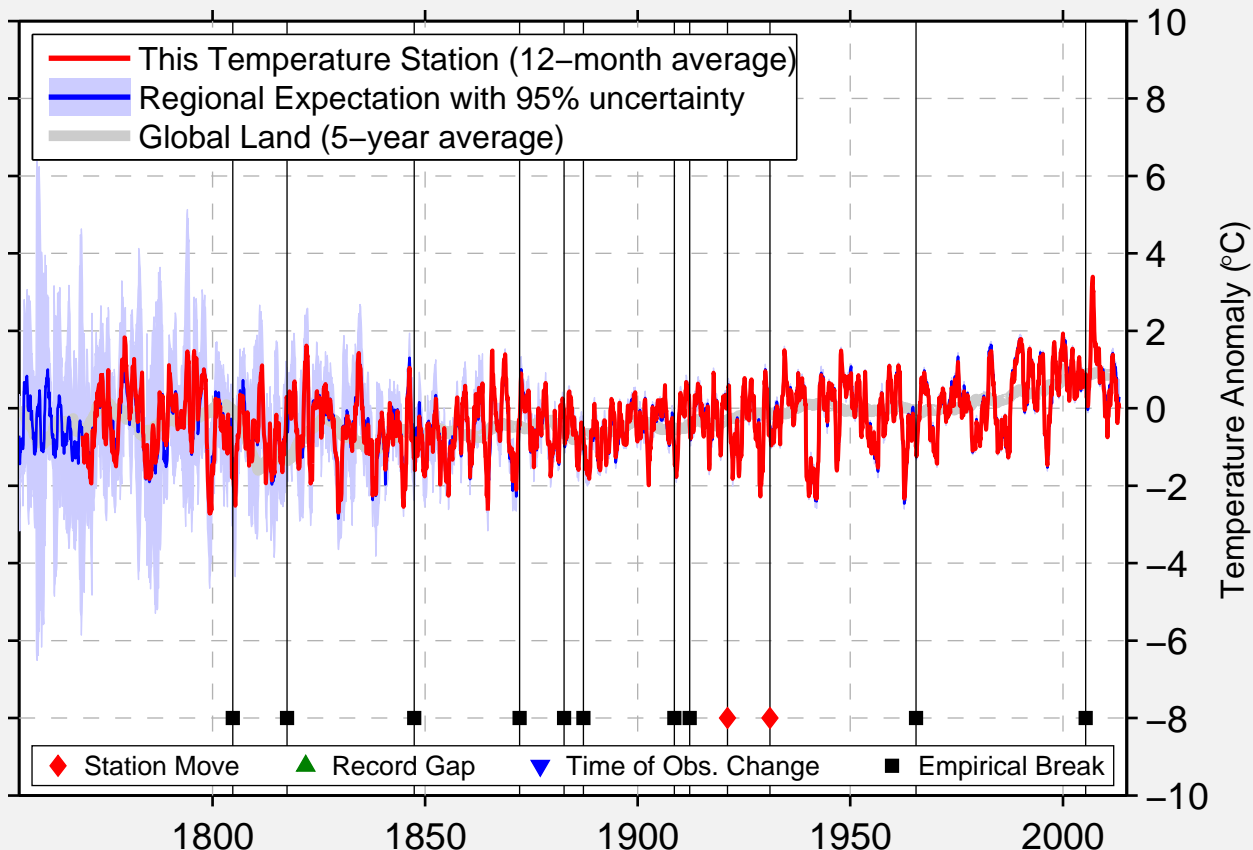

# BERLIN-DAHLEM GERMANY FED.REP.

52.466 N, 13.301 E (Germany)

Data Quality Controlled and Aligned at Breakpoints

Berkeley Earth