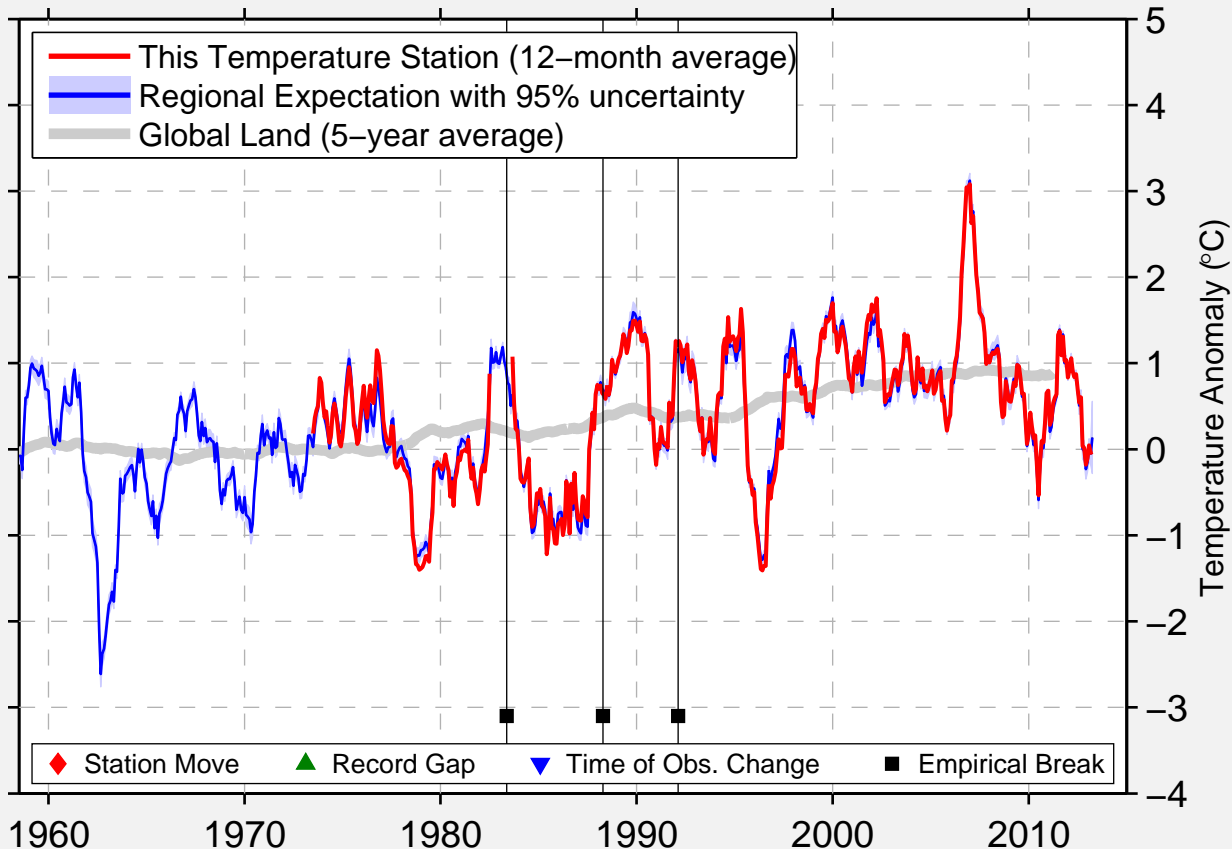

RHEINE-BENTLAGE

52.295 N, 7.385 E (Germany)

Data Quality Controlled and Aligned at Breakpoints

Berkeley Earth