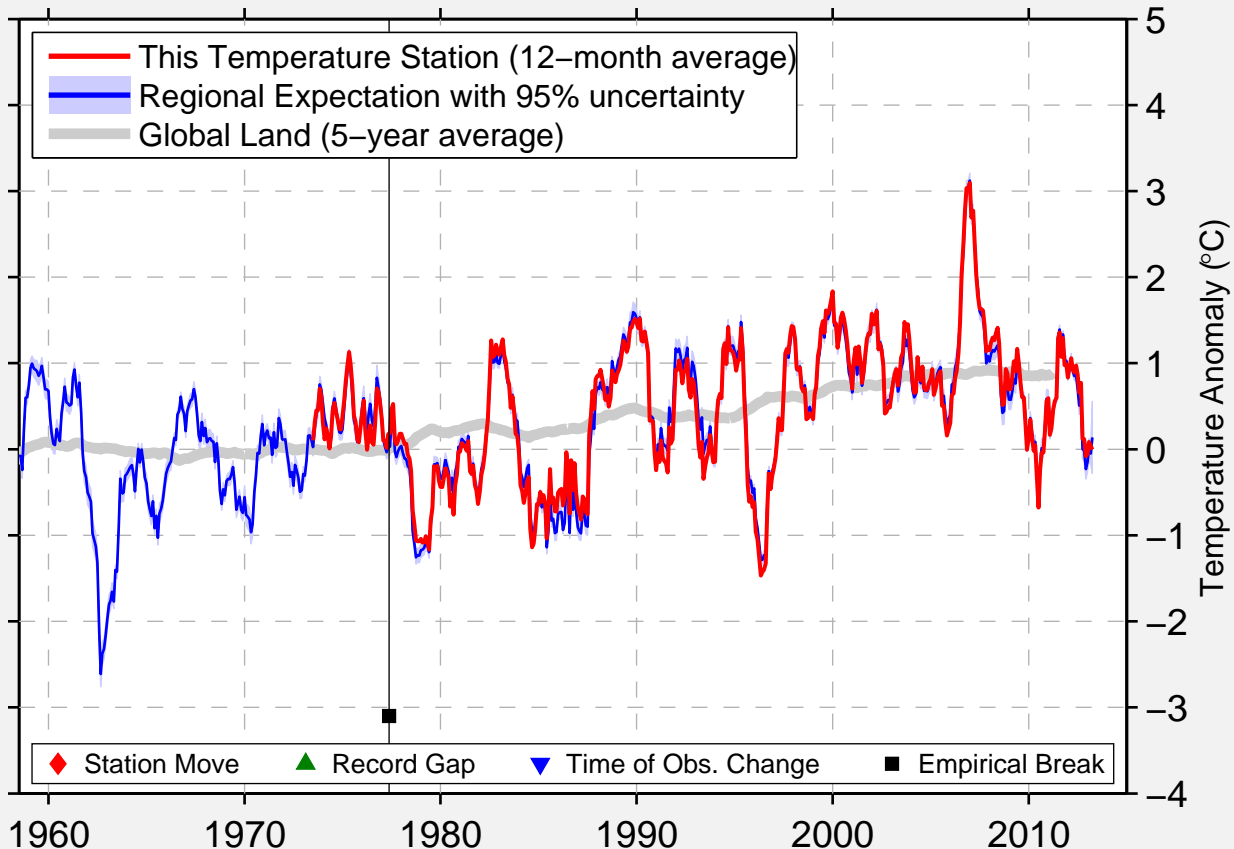

# BUECKEBURG

52.283 N, 9.085 E (Germany)

Data Quality Controlled and Aligned at Breakpoints

Berkeley Earth