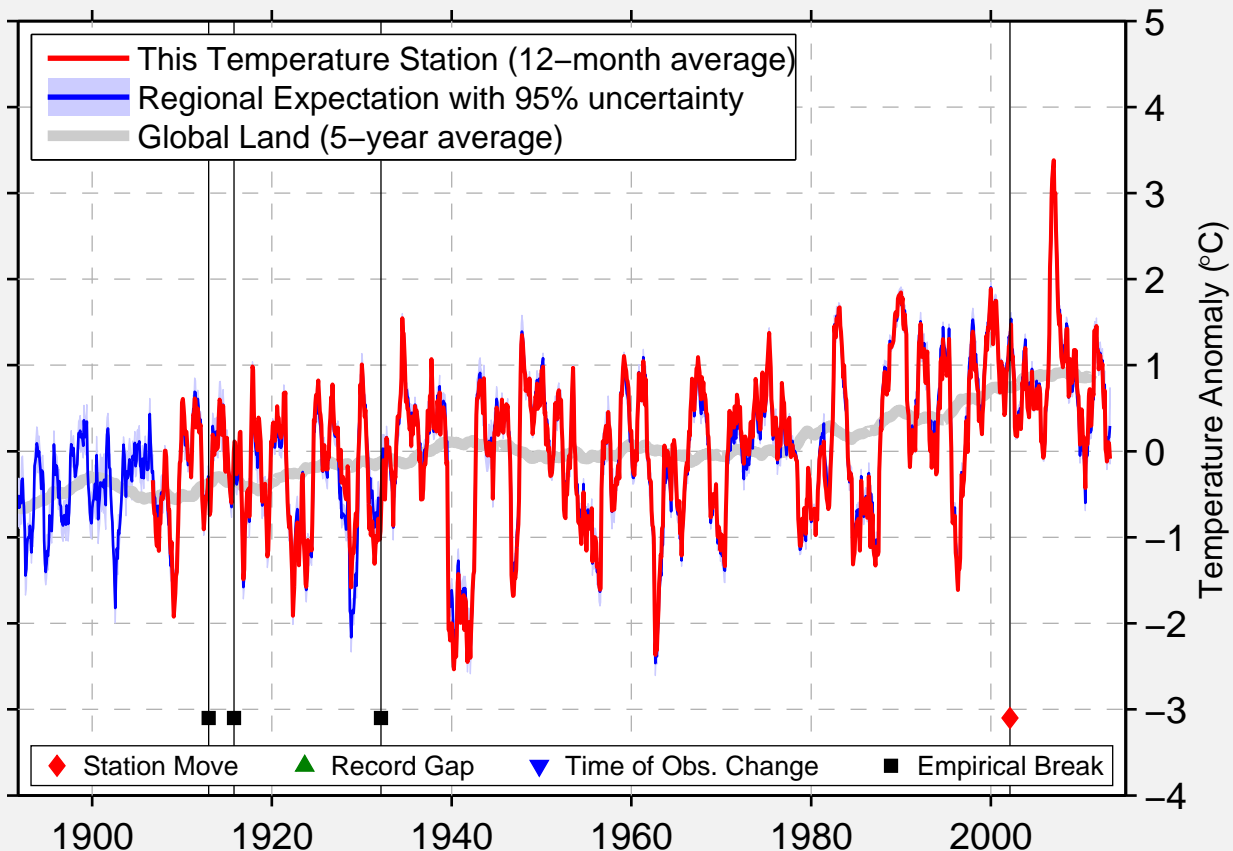

# LINDENBERG (WP)

52.171 N, 14.097 E (Germany)

Data Quality Controlled and Aligned at Breakpoints

Berkeley Earth