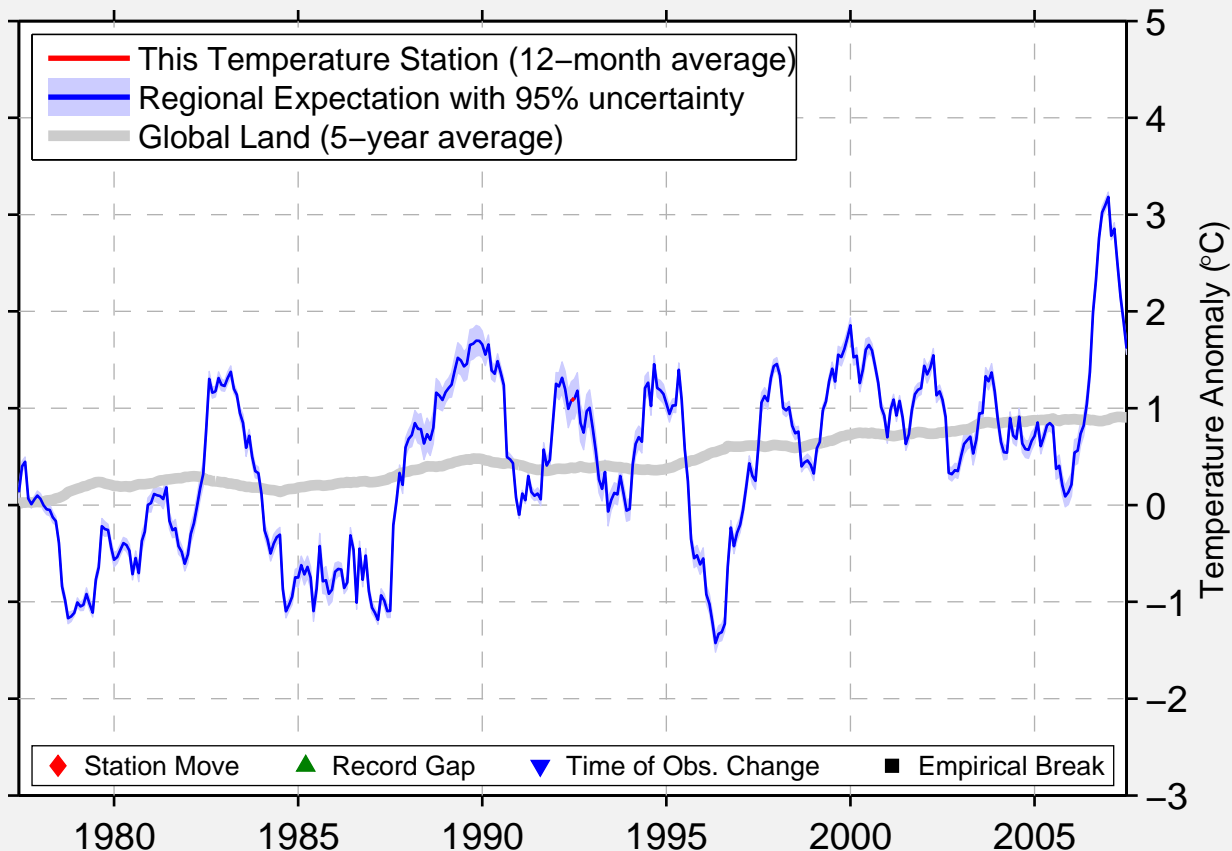

UMMENDORF(AUT)

52.165 N, 11.180 E (Germany)

Data Quality Controlled and Aligned at Breakpoints

Berkeley Earth