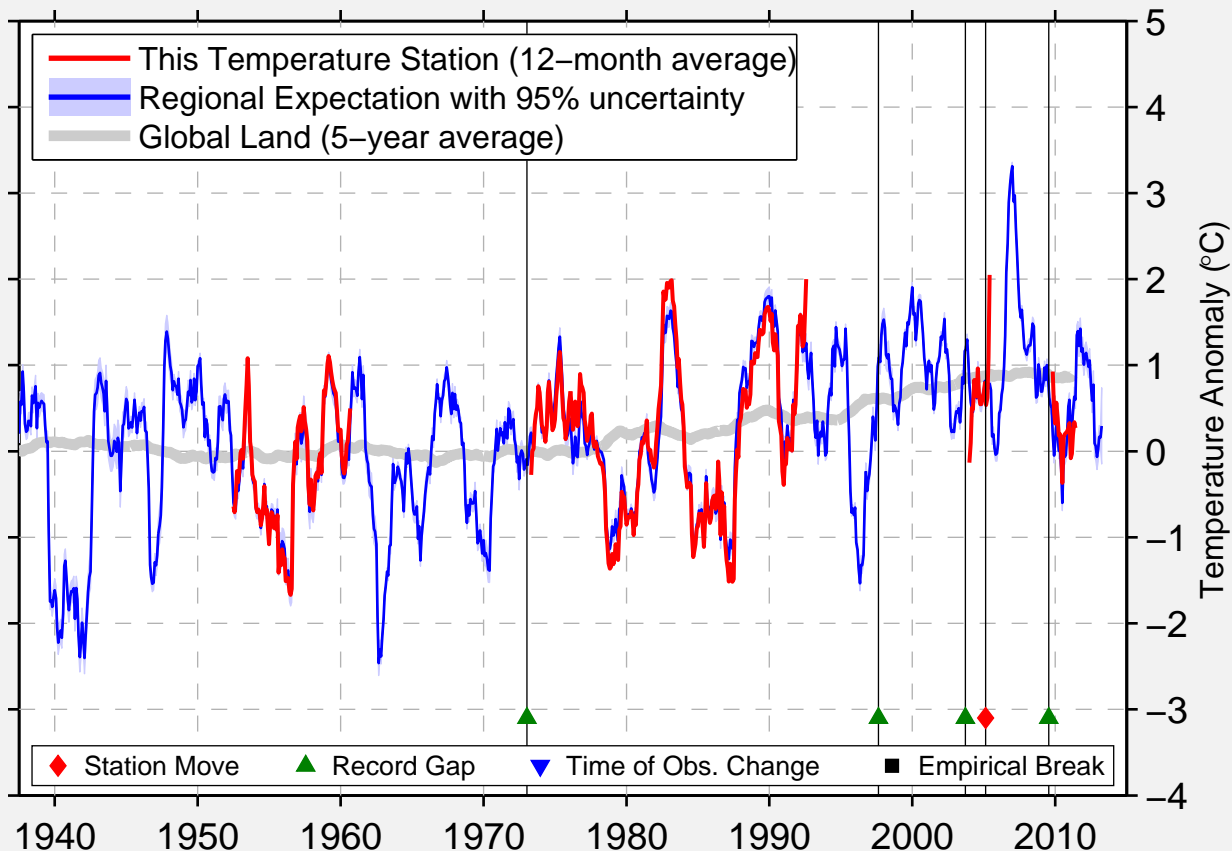

# WITTENBERG

51.886 N, 12.648 E (Germany)

Data Quality Controlled and Aligned at Breakpoints

Berkeley Earth