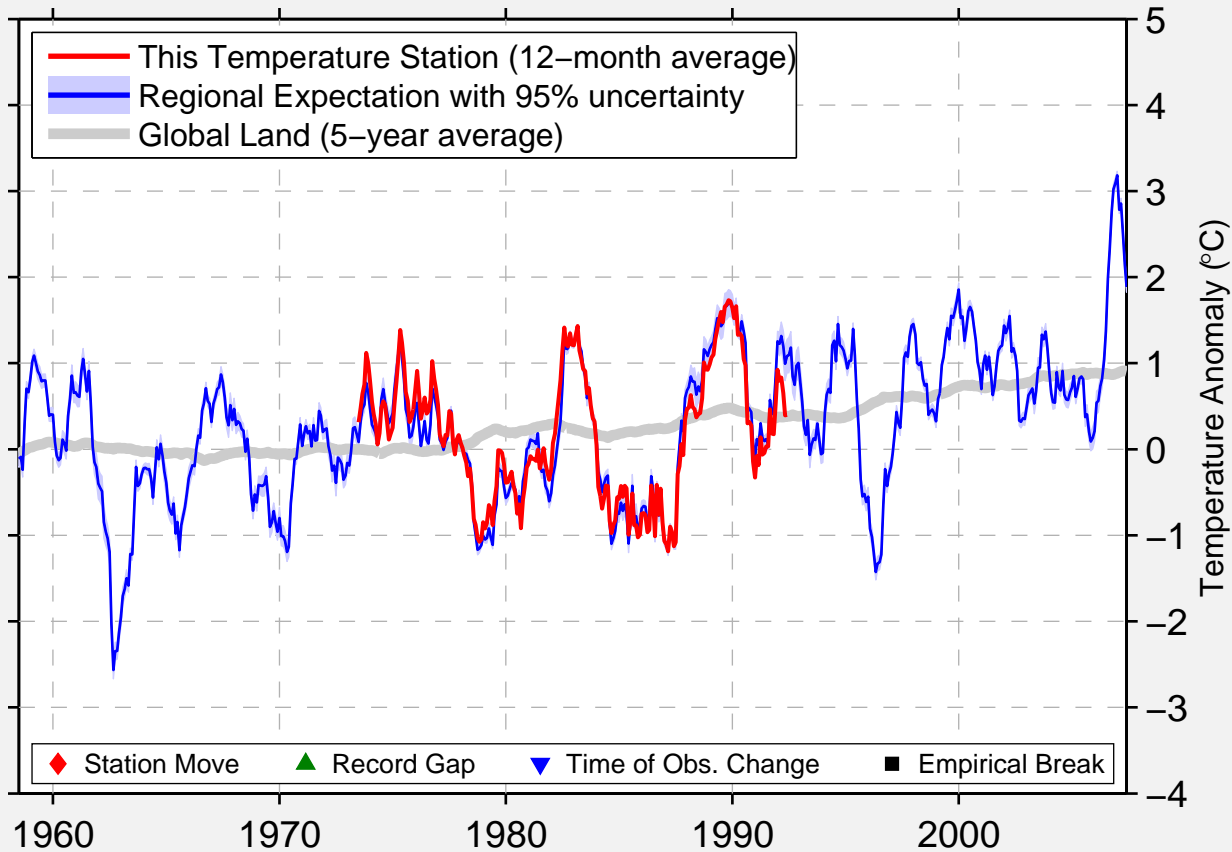

# BRAUNLAGE

51.729 N, 10.602 E (Germany)

Data Quality Controlled and Aligned at Breakpoints

Berkeley Earth