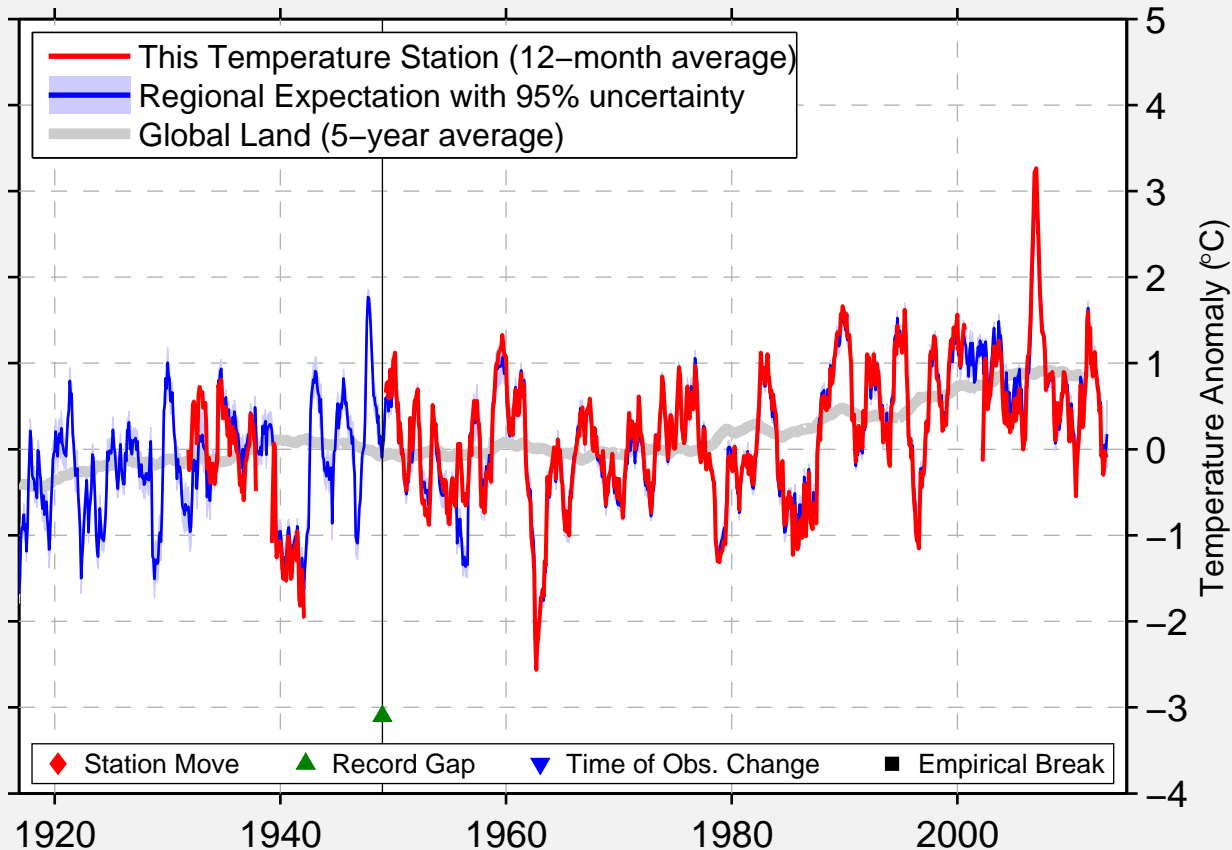

ESSEN-BREDENEY

51.403 N, 6.968 E (Germany)

Data Quality Controlled and Aligned at Breakpoints

Berkeley Earth