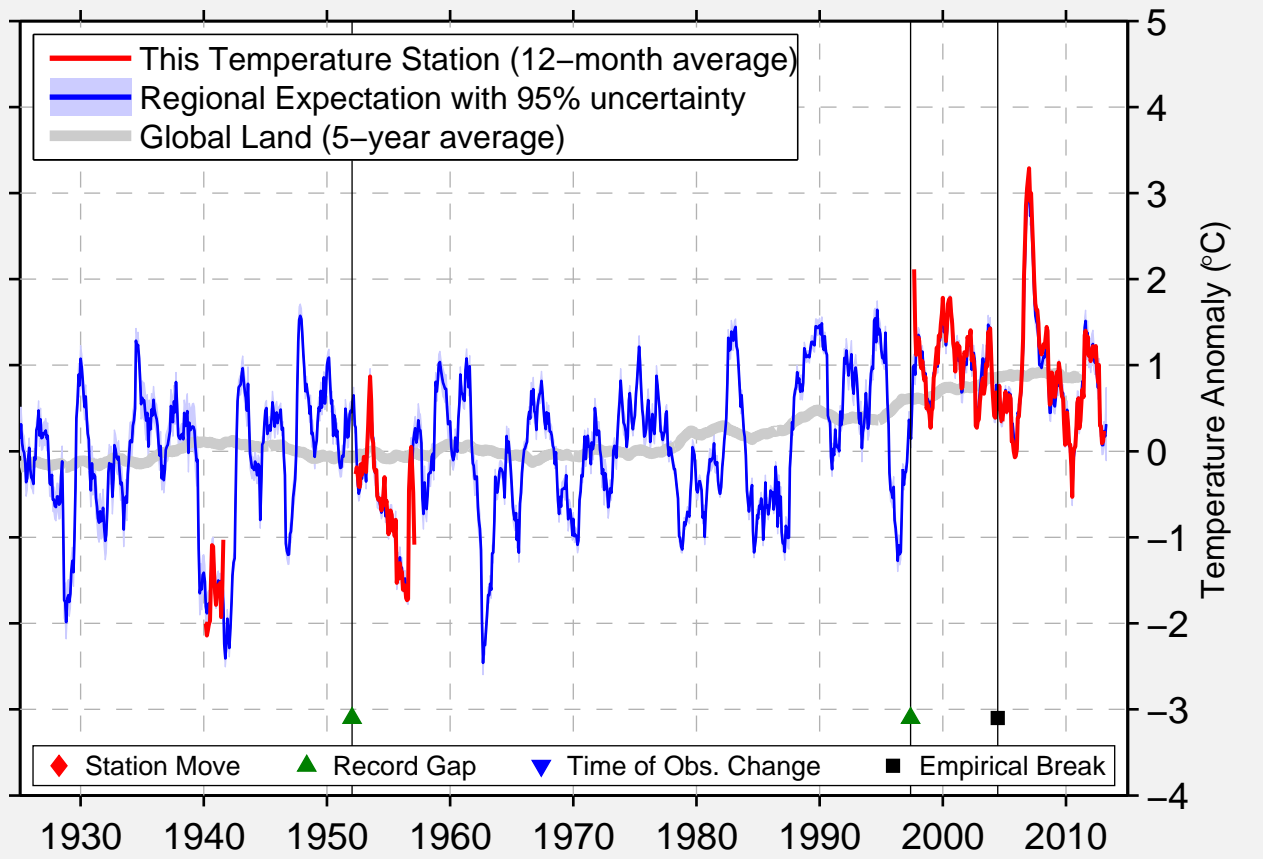

LEIPZIG-HOLZHAUSEN

51.317 N, 12.449 E (Germany)

Data Quality Controlled and Aligned at Breakpoints

Berkeley Earth