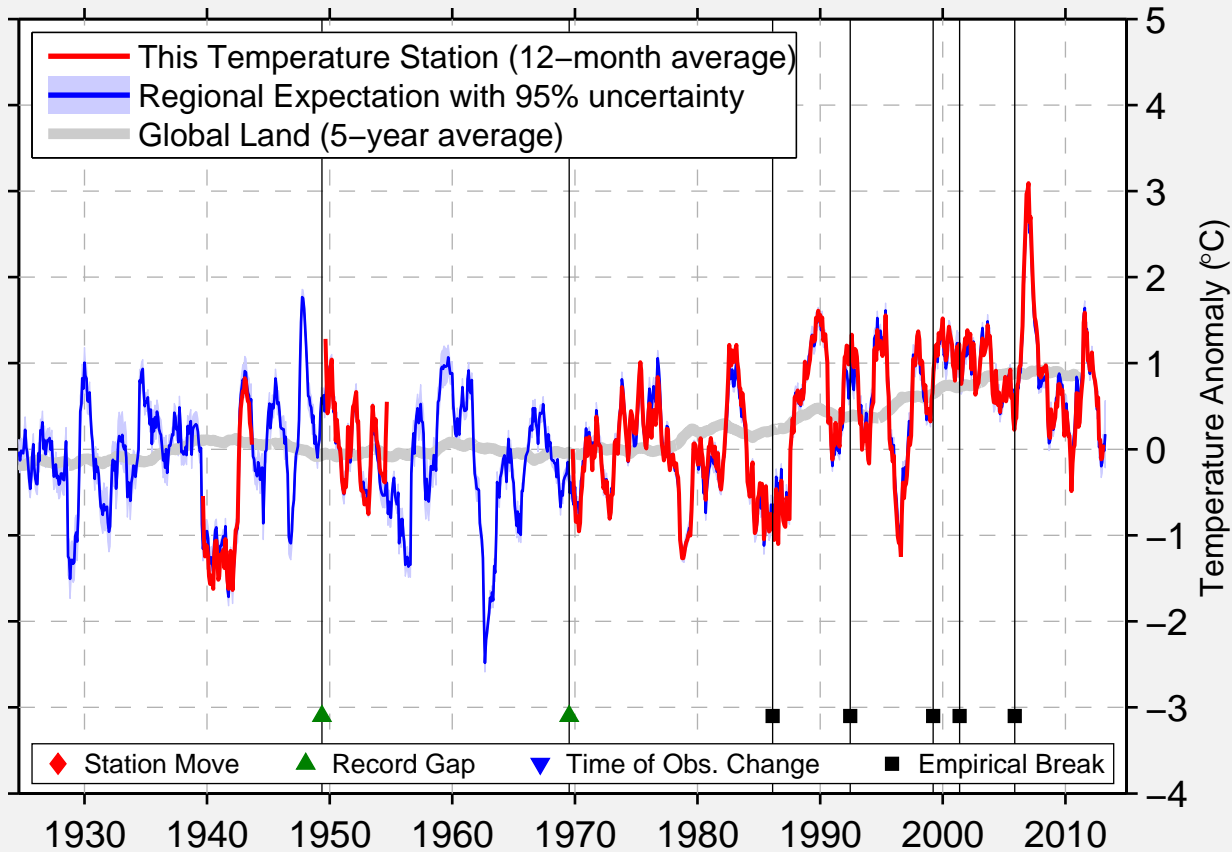

DUESSELDORF

51.290 N, 6.776 E (Germany)

Data Quality Controlled and Aligned at Breakpoints

Berkeley Earth