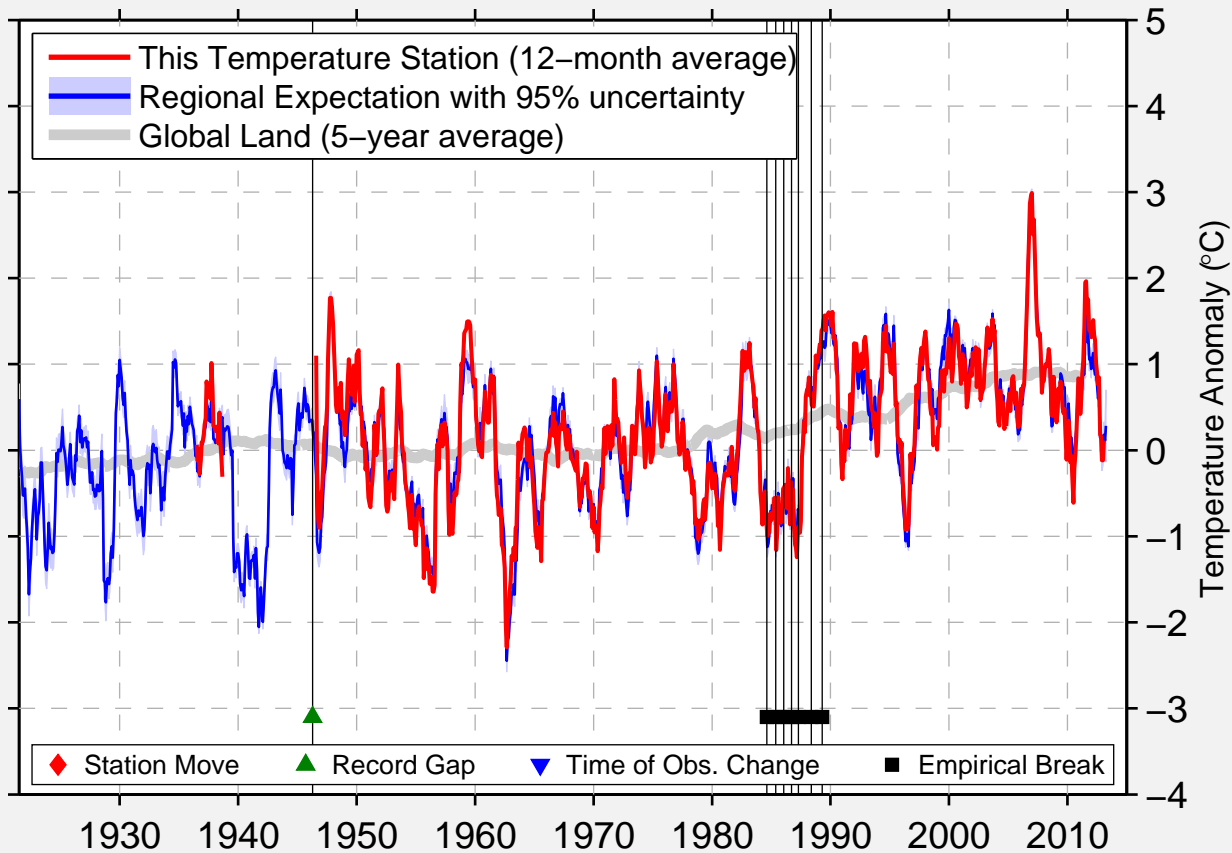

WASSERKUPPE (MOUNT)

50.499 N, 9.951 E (Germany)

Data Quality Controlled and Aligned at Breakpoints

Berkeley Earth