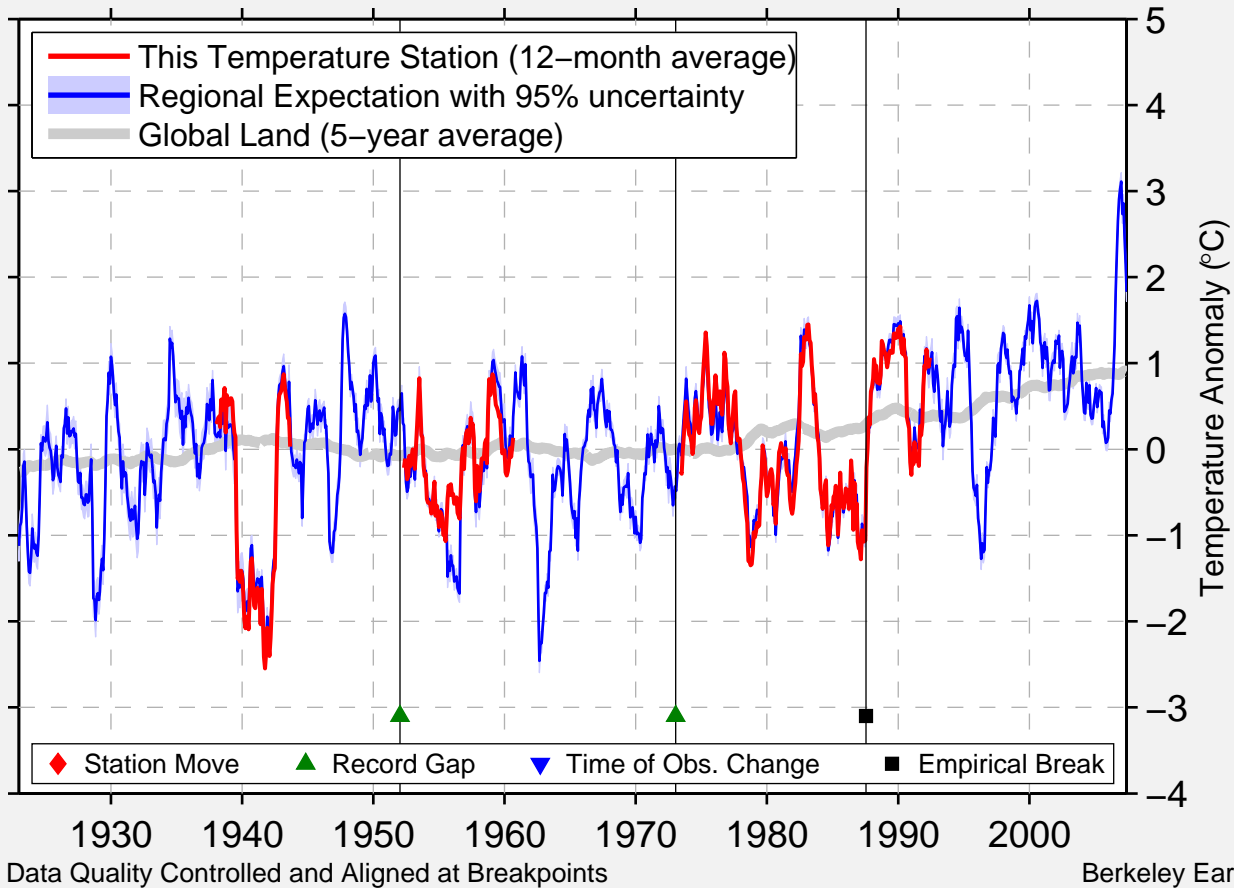

PLAUEN (AUT)

50.494 N, 12.143 E (Germany)

Data Quality Controlled and Aligned at Breakpoints

Berkeley Earth