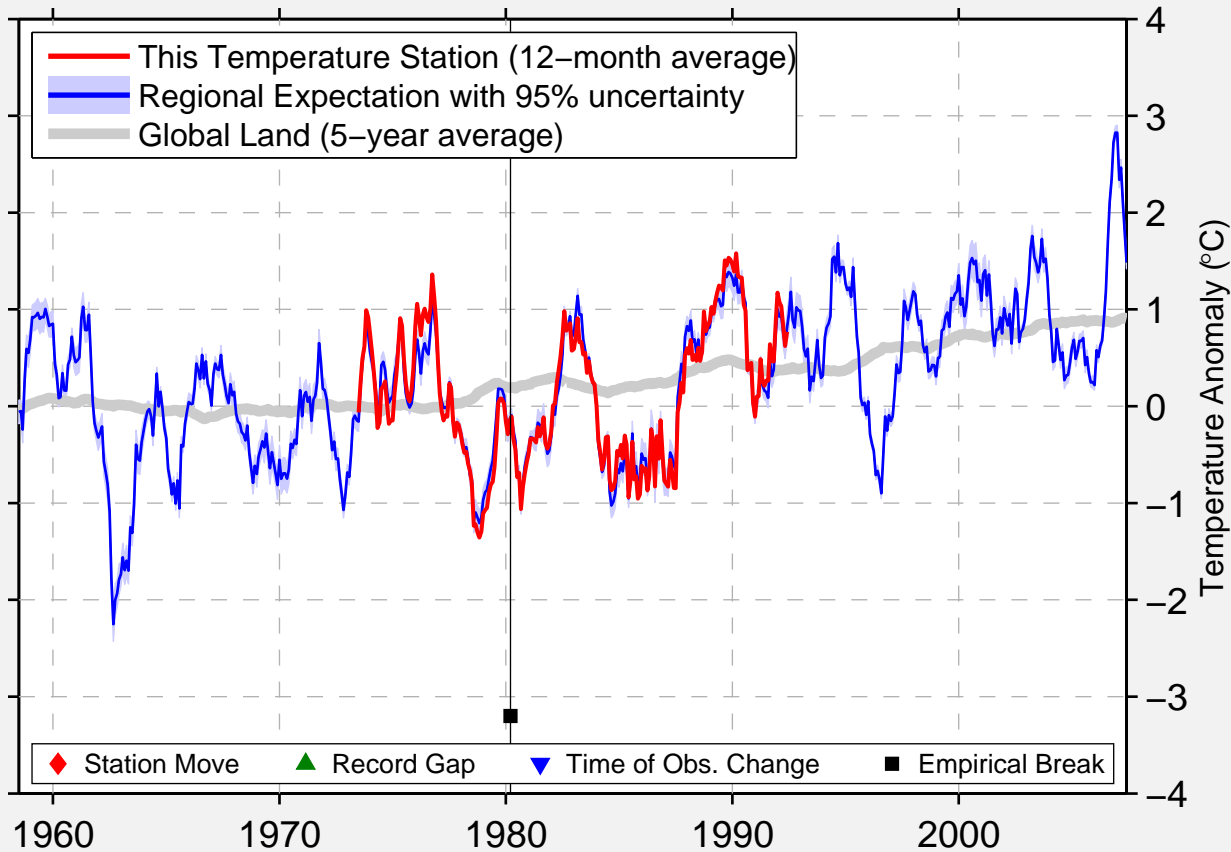

DEUSELBACH

49.765 N, 7.053 E (Germany)

Data Quality Controlled and Aligned at Breakpoints

Berkeley Earth