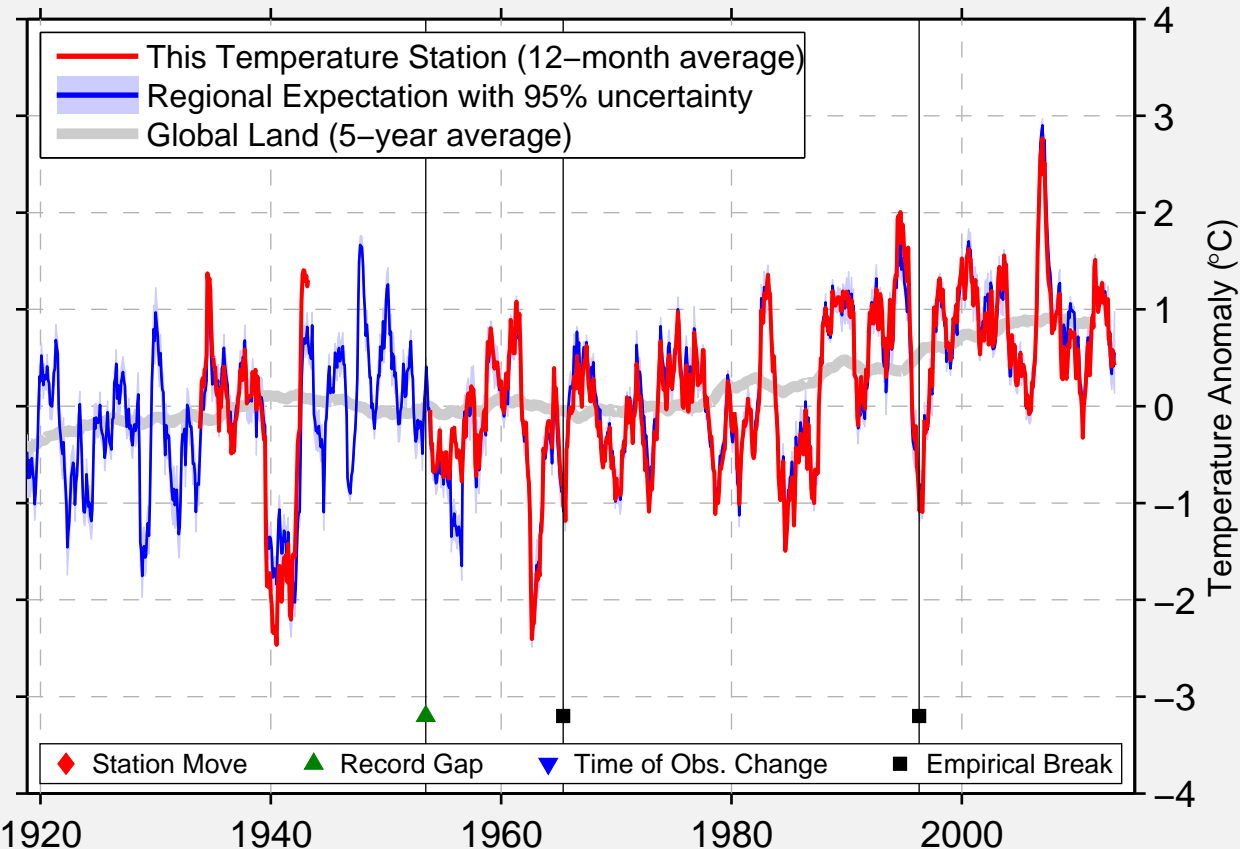

NUERNBERG

49.502 N, 11.065 E (Germany)

1920

1940

1960

1980

2000

Data Quality Controlled and Aligned at Breakpoints

Berkeley Earth