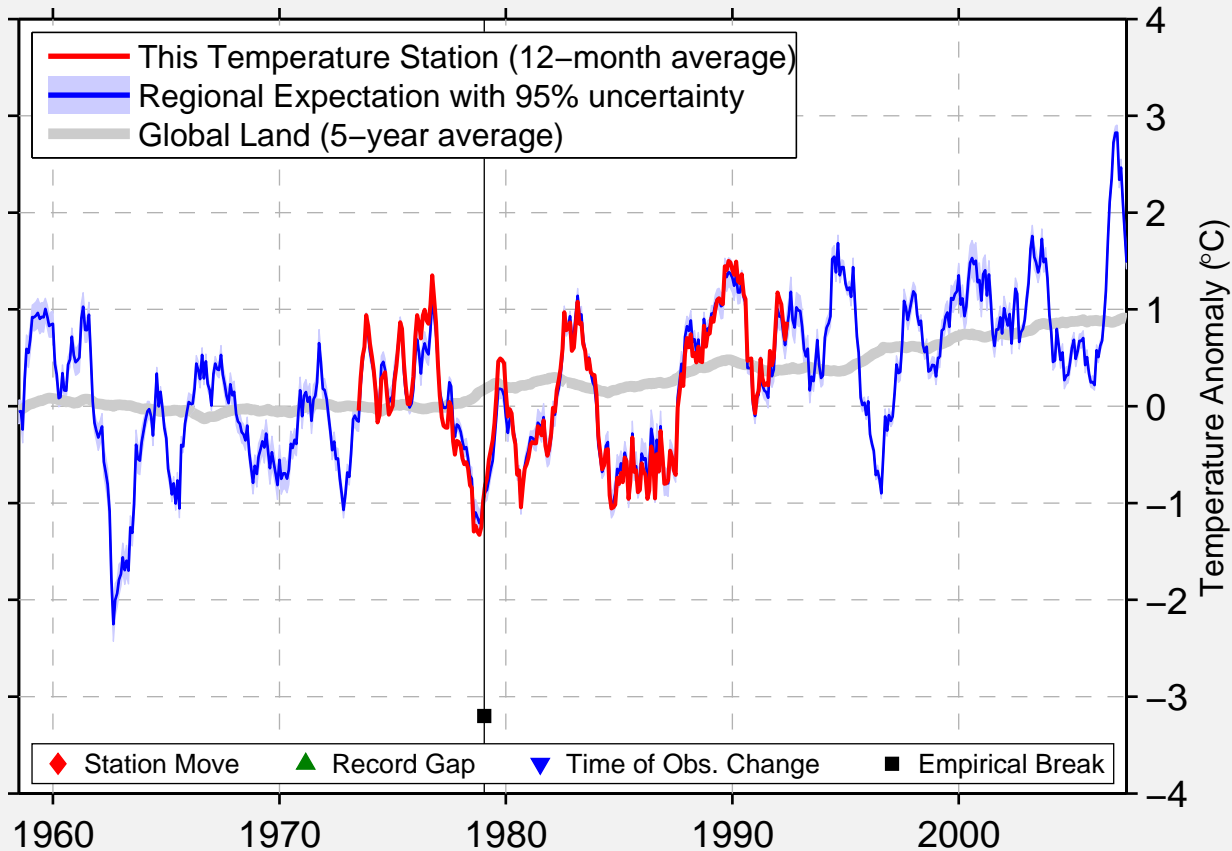

# BERUS

49.274 N, 6.685 E (Germany)

Data Quality Controlled and Aligned at Breakpoints

Berkeley Earth