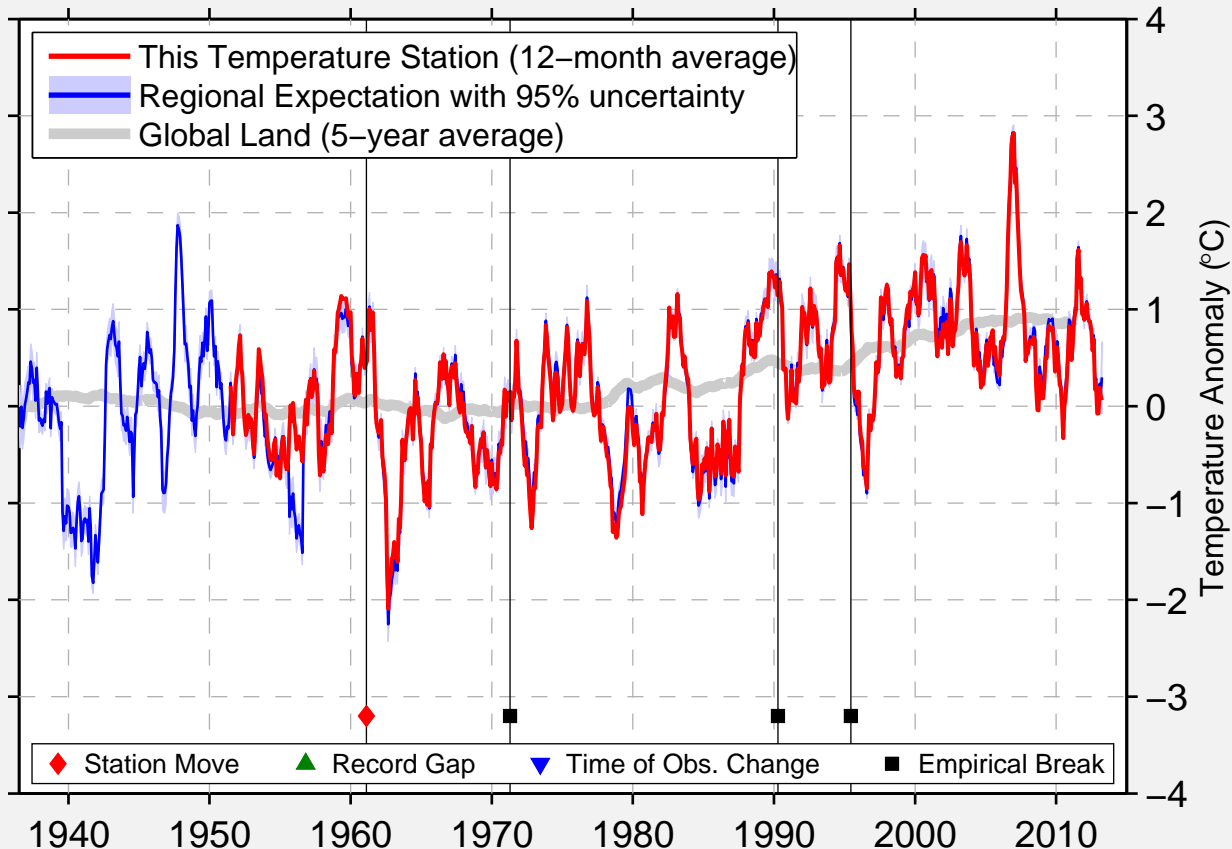

# SAARBRUECKEN-ENSHEIM GERMANY F

49.207 N, 7.063 E (Germany)

Data Quality Controlled and Aligned at Breakpoints

Berkeley Earth